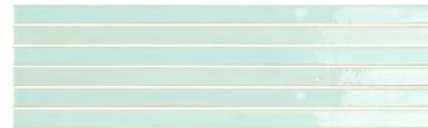

Palos

13 COLOURS | 2 FINISHES | 2 SIZES

S
LUS

Wall:
5PLS113
Desk:
5PLS113

Palos

Brightly coloured, long 20x450mm and short 20x150mm, stick tiles permit affixation on curved surfaces. Colour variations, texture, and pitting on the face of the tile give a handmade and rustic feel.

Wall:
5PLS103

Palos

ABOVE
Wall:
5PLS105

ABOVE
Wall:
5PLS101

RIGHT
Wall:
5PLS112

20x480x9mm

PLS-Icicle
6PLS112

PLS-Bone
6PLS108

PLS-Grey
6PLS107

PLS-Beige
6PLS113

PLS-Crystal
6PLS111

PLS-Fern
6PLS114

PLS-Green
6PLS103

PLS-Ocean
6PLS109

PLS-Blue
6PLS105

PLS-Black
6PLS110

◆ Gloss Crackle ■ Gloss

Palos

APPEARANCE

Mono Colour

MATERIAL

Ceramic

USAGE

Walls only