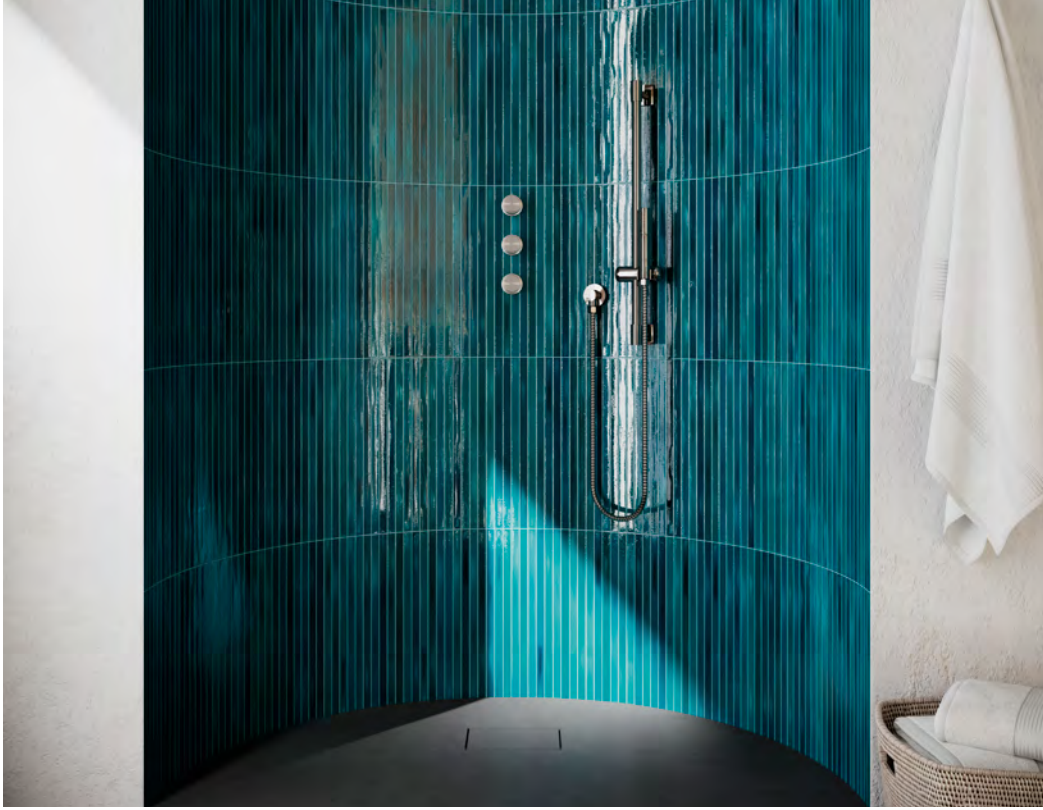

Palos

ABOVE
Wall:
5PLS105