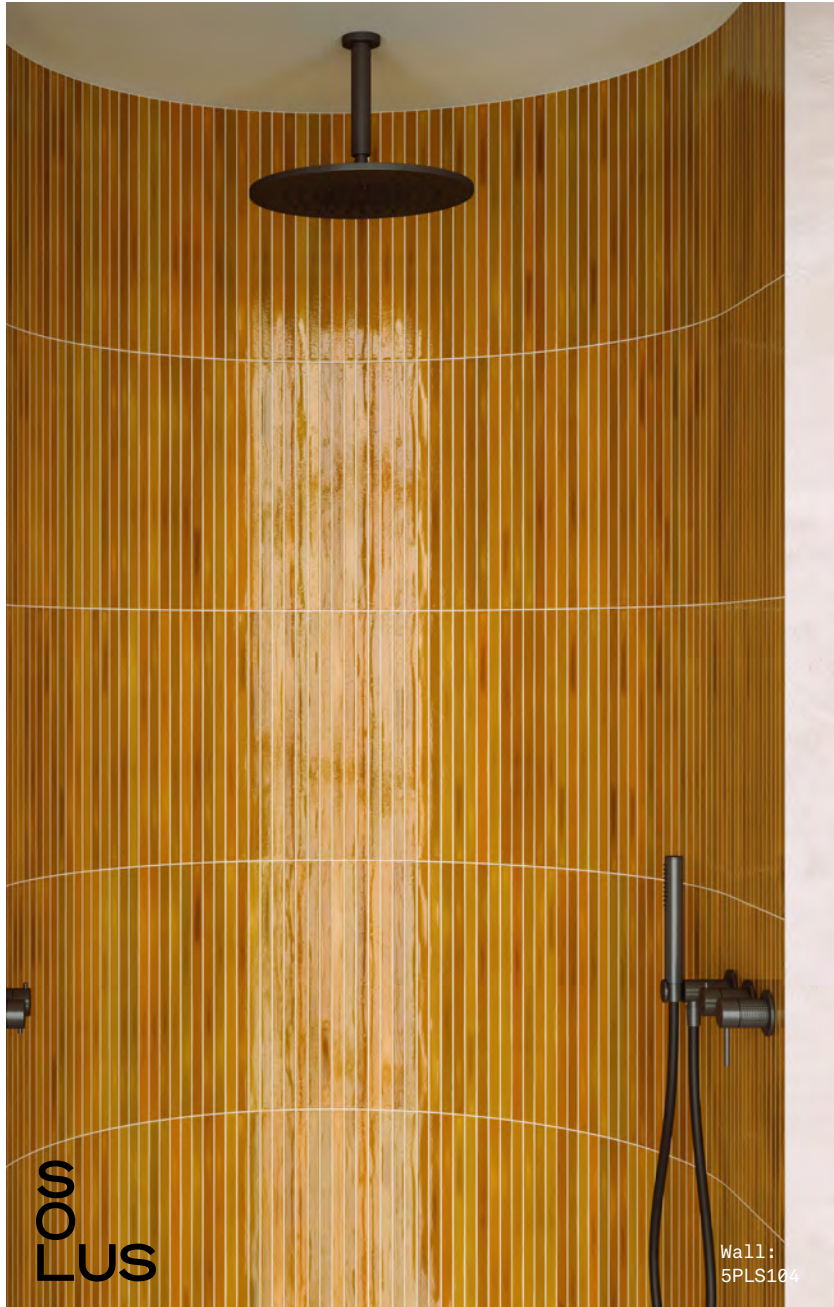

Palos

13 COLOURS | 2 FINISHES | 2 SIZES

S
LUS

Wall:
5PLS113
Desk:
5PLS113

Palos

Brightly coloured, long 20x450mm and short 20x150mm, stick tiles permit affixation on curved surfaces. Colour variations, texture, and pitting on the face of the tile give a handmade and rustic feel.

PLS-Crystal
6PLS111

PLS-Fern
6PLS114

PLS-Green
6PLS103

PLS-Ocean
6PLS109

PLS-Blue
6PLS105

PLS-Black
6PLS110

PLS-Mustard
6PLS104

PLS-Coral
6PLS102

PLS-Honey
6PLS101

Wall:
5PLS102

SIZES AND FINISHES

	20x150 9mm	20x450 9mm
PLS-Icicle	■	■
PLS-Bone	■	■
PLS-Grey	■	■
PLS-Beige	■	■
PLS-Crystal	■	■
PLS-Fern	■	■
PLS-Green	◆	◆
PLS-Ocean	■	■
PLS-Blue	◆	◆
PLS-Black	■	■
PLS-Mustard	◆	◆
PLS-Coral	◆	◆
PLS-Honey	◆	◆

◆ Gloss Crackle ■ Gloss

Palos

APPEARANCE

Mono Colour

MATERIAL

Ceramic

USAGE

Walls only