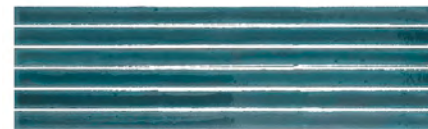

Palos

13 COLOURS | 2 FINISHES | 2 SIZES

S
LUS

Wall:
5PLS113
Desk:
5PLS113

Palos

Brightly coloured, long 20x450mm and short 20x150mm, stick tiles permit affixation on curved surfaces. Colour variations, texture, and pitting on the face of the tile give a handmade and rustic feel.

PLS-Grey
6PLS107

PLS-Beige
6PLS113

PLS-Crystal
6PLS111

PLS-Fern
6PLS114

PLS-Green
6PLS103

PLS-Ocean
6PLS109

PLS-Blue
6PLS105

PLS-Black
6PLS110

PLS-Mustard
6PLS104

PLS-Coral
6PLS102

PLS-Honey
6PLS101

20x150x9mm

PLS-Icicle
6PLS112

PLS-Bone
6PLS108

PLS-Grey
6PLS107

PLS-Beige
6PLS113

◆ Gloss Crackle ■ Gloss

Palos

APPEARANCE

Mono Colour

MATERIAL

Ceramic

USAGE

Walls only