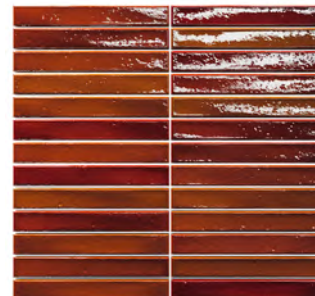

Palos

13 COLOURS | 2 FINISHES | 2 SIZES

S
LUS

Wall:
5PLS113
Desk:
5PLS113

Palos

Brightly coloured, long 20x450mm and short 20x150mm, stick tiles permit affixation on curved surfaces. Colour variations, texture, and pitting on the face of the tile give a handmade and rustic feel.

PLS-Fern
6PLS114

PLS-Green
6PLS103

PLS-Ocean
6PLS109

PLS-Blue
6PLS105

PLS-Black
6PLS110

PLS-Mustard
6PLS104

PLS-Coral
6PLS102

PLS-Honey
6PLS101

Wall:
5PLS102

SIZES AND FINISHES

	292x295mm (20x150 chips) 9mm	130x450 (20x450 chips) 9mm
PLS-Icicle	■	■
PLS-Bone	■	■
PLS-Grey	■	■
PLS-Beige	■	■
PLS-Crystal	■	■
PLS-Fern	■	■
PLS-Green	◆	◆
PLS-Ocean	■	■
PLS-Blue	◆	◆
PLS-Black	■	■
PLS-Mustard	◆	◆
PLS-Coral	◆	◆
PLS-Honey	◆	◆

◆ Gloss Crackle ■ Gloss

Palos

APPEARANCE

Mono Colour

MATERIAL

Ceramic

USAGE

Walls only