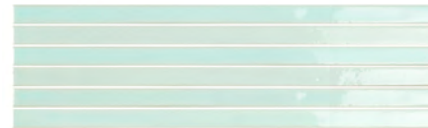

Palos

13 COLOURS | 2 FINISHES | 2 SIZES

S
LUS

Wall:
5PLS113
Desk:
5PLS113

Palos

Brightly coloured, long 20x450mm and short 20x150mm, stick tiles permit affixation on curved surfaces. Colour variations, texture, and pitting on the face of the tile give a handmade and rustic feel.

Wall:
5PLS103

ABOVE
Wall:
5PLS105

RIGHT
Wall:
5PLS112

ABOVE
Wall:
5PLS101

20x480x9mm

PLS-Icicle
6PLS112

PLS-Bone
6PLS108

PLS-Grey
6PLS107

PLS-Beige
6PLS113

PLS-Crystal
6PLS111

PLS-Fern
6PLS114

PLS-Green
6PLS103

PLS-Ocean
6PLS109

PLS-Blue
6PLS105

PLS-Black
6PLS110

PLS-Mustard
6PLS104

◆ Gloss Crackle ■ Gloss

Palos

APPEARANCE

Mono Colour

MATERIAL

Ceramic

USAGE

Walls only