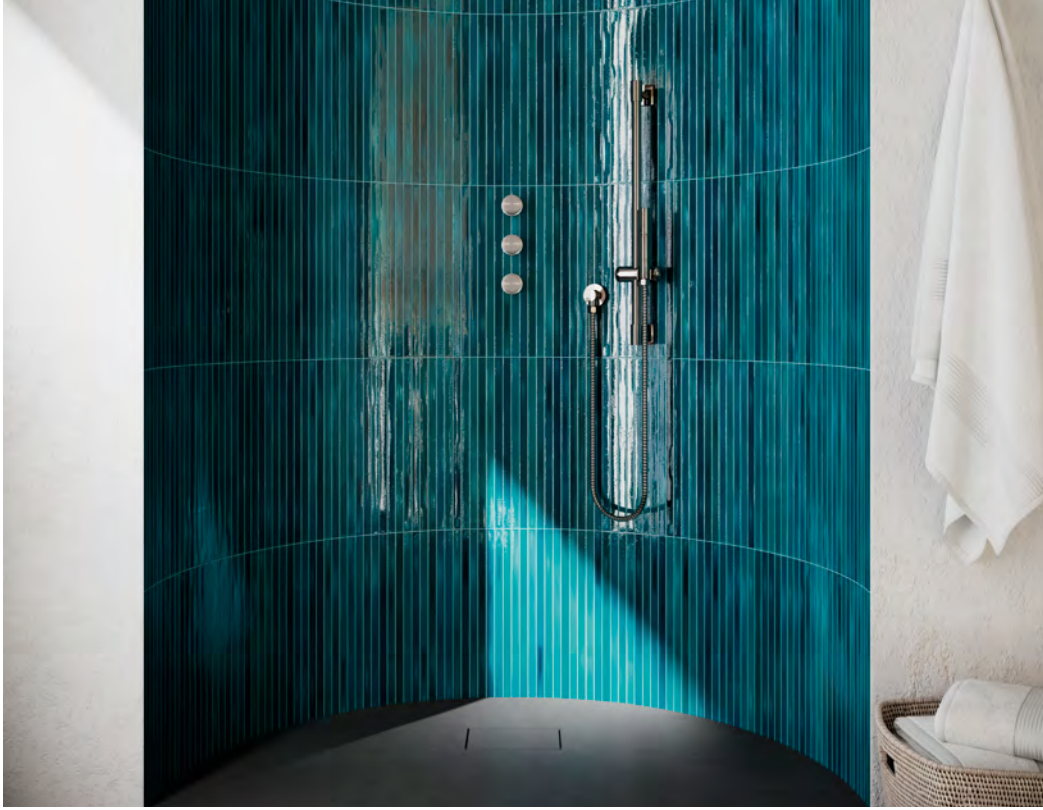

Palos

13 COLOURS | 2 FINISHES | 2 SIZES

S
LUS

Wall:
5PLS113
Desk:
5PLS113

Palos

Brightly coloured, long 20x450mm and short 20x150mm, stick tiles permit affixation on curved surfaces. Colour variations, texture, and pitting on the face of the tile give a handmade and rustic feel.

Wall:
5PLS103

ABOVE
Wall:
5PLS105

RIGHT
Wall:
5PLS112

ABOVE
Wall:
5PLS101

20x480x9mm

PLS-Icicle
6PLS112

PLS-Bone
6PLS108

PLS-Grey
6PLS107

◆ Gloss Crackle ■ Gloss

Palos

APPEARANCE

Mono Colour

MATERIAL

Ceramic

USAGE

Walls only