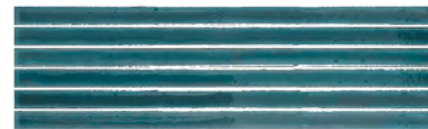

Palos

13 COLOURS | 2 FINISHES | 2 SIZES

S
LUS

Wall:
5PLS113
Desk:
5PLS113

Palos

Brightly coloured, long 20x450mm and short 20x150mm, stick tiles permit affixation on curved surfaces. Colour variations, texture, and pitting on the face of the tile give a handmade and rustic feel.

Wall:
5PLS103

ABOVE
Wall:
5PLS105

RIGHT
Wall:
5PLS112

ABOVE
Wall:
5PLS101

20x480x9mm

PLS-Icicle
6PLS112

PLS-Bone
6PLS108

PLS-Grey
6PLS107

PLS-Beige
6PLS113

PLS-Crystal
6PLS111

PLS-Fern
6PLS114

PLS-Green
6PLS103

PLS-Ocean
6PLS109

PLS-Blue
6PLS105

PLS-Black
6PLS110

PLS-Mustard
6PLS104

PLS-Coral
6PLS102

PLS-Honey
6PLS101

20x150x9mm

PLS-Icicle
6PLS112

PLS-Bone
6PLS108

PLS-Grey
6PLS107

PLS-Beige
6PLS113

PLS-Crystal
6PLS111