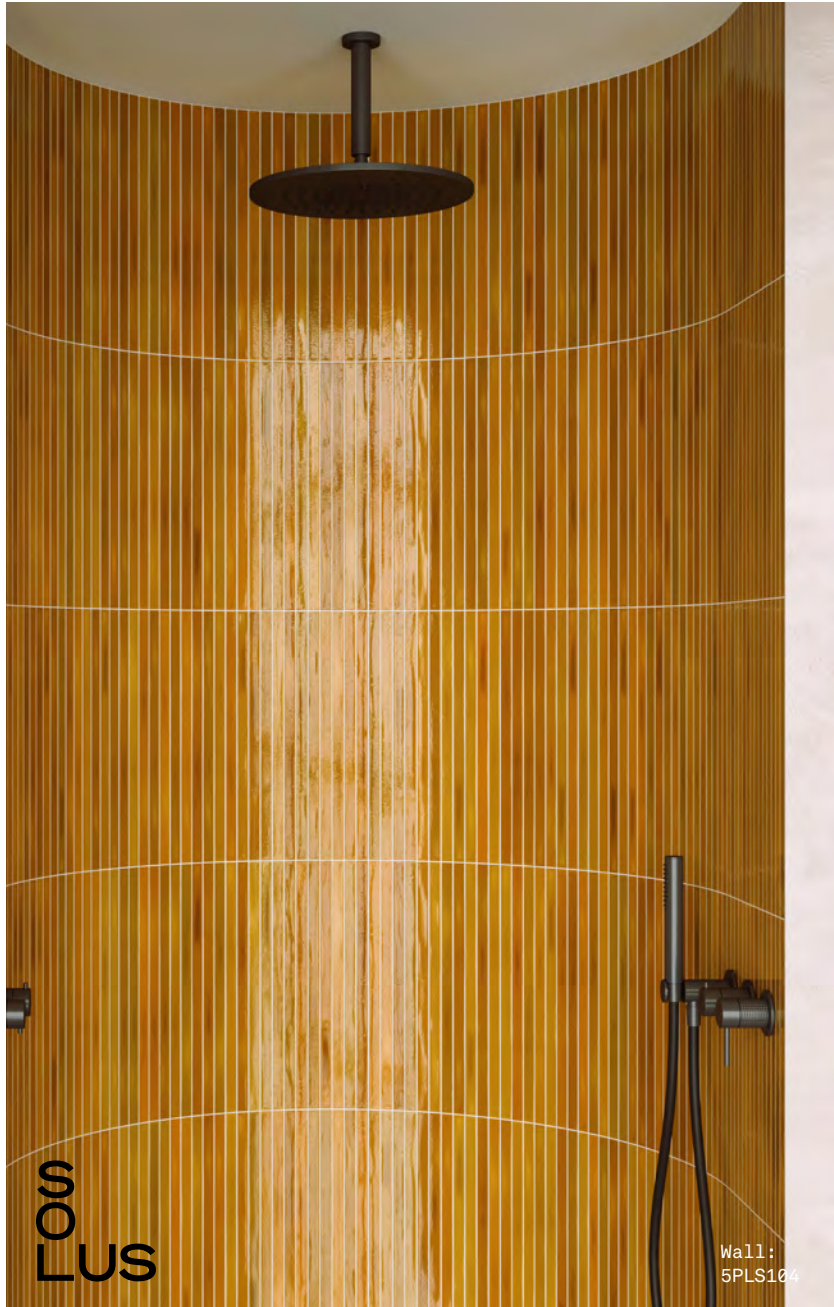

Palos

13 COLOURS | 2 FINISHES | 2 SIZES

S
LUS

Wall:
5PLS113
Desk:
5PLS113

Palos

Brightly coloured, long 20x450mm and short 20x150mm, stick tiles permit affixation on curved surfaces. Colour variations, texture, and pitting on the face of the tile give a handmade and rustic feel.

PLS-Fern
6PLS114

PLS-Green
6PLS103

PLS-Ocean
6PLS109

PLS-Blue
6PLS105

PLS-Black
6PLS110

PLS-Mustard
6PLS104

PLS-Coral
6PLS102

PLS-Honey
6PLS101

Wall:
5PLS102

SIZES AND FINISHES

	292x295mm (20x150 chips) 9mm	130x450 (20x450 chips) 9mm
PLS-Icicle	■	■
PLS-Bone	■	■
PLS-Grey	■	■
PLS-Beige	■	■
PLS-Crystal	■	■
PLS-Fern	■	■
PLS-Green	◆	◆
PLS-Ocean	■	■
PLS-Blue	◆	◆
PLS-Black	■	■
PLS-Mustard	◆	◆
PLS-Coral	◆	◆
PLS-Honey	◆	◆

◆ Gloss Crackle ■ Gloss

Palos

APPEARANCE

Mono Colour

MATERIAL

Ceramic

USAGE

Walls only