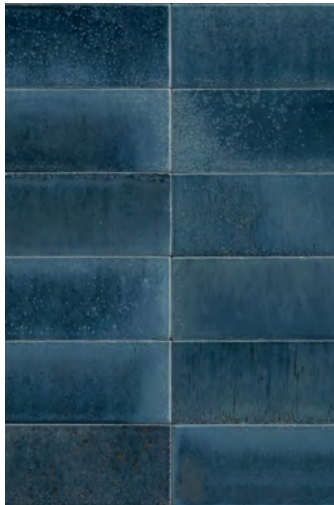

Boscastle
5PAS110