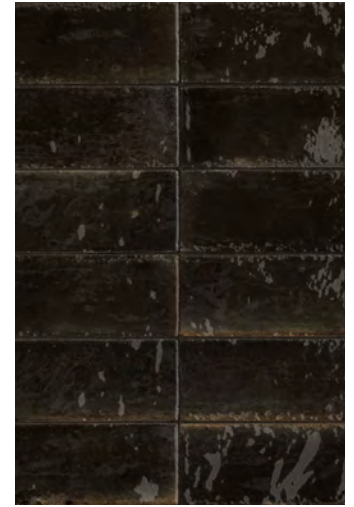

Mawla
5PAS104