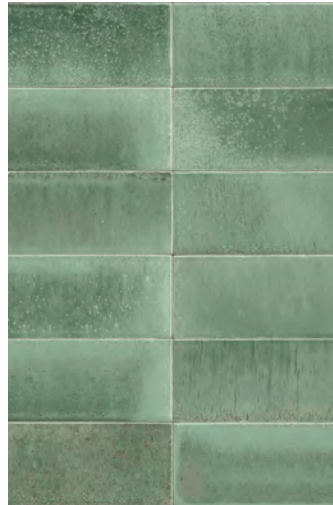

Lostwithiel
5PAS108