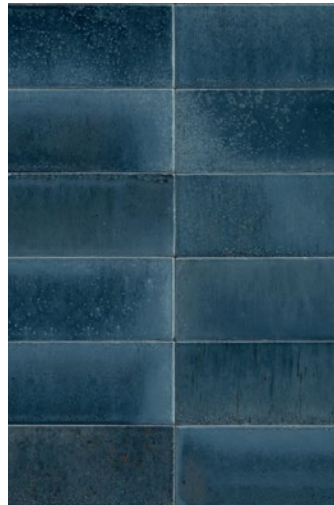

Boscastle
5PAS110