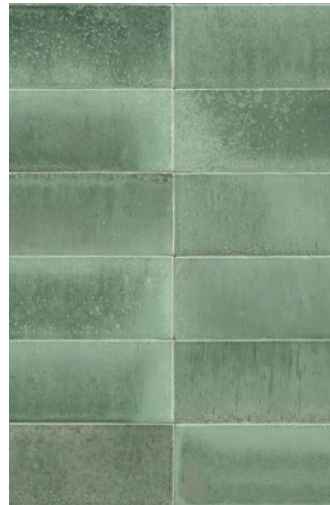

Lostwithiel
5PAS108