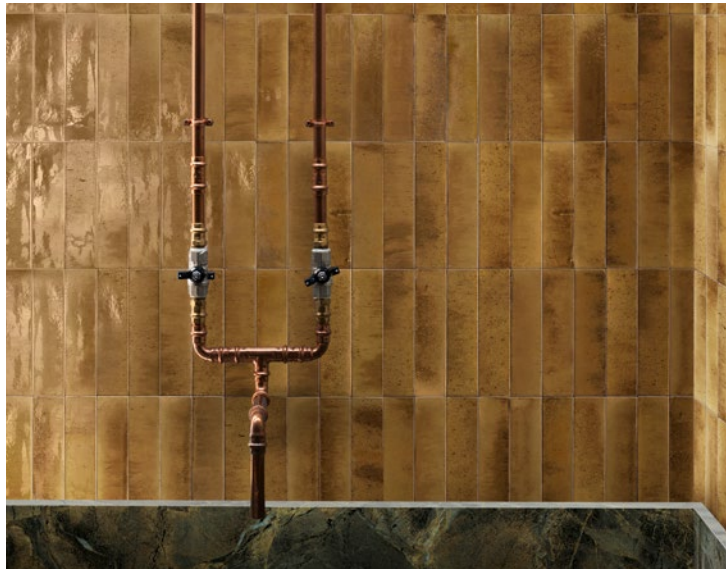

ABOVE
Wall:
5PAS106