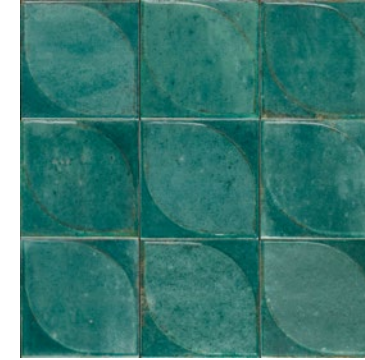

Portreath Decor C

5PAS116D103

100x100x11.5mm

Gloss