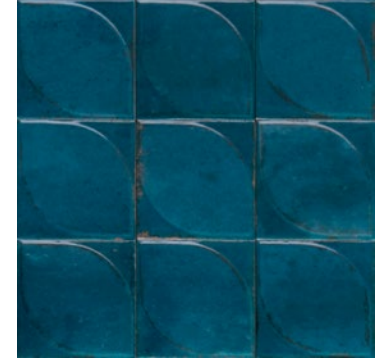

Falmouth Decor C

5PAS114D103

100x100x11.5mm

Gloss