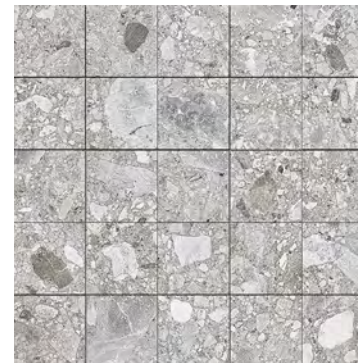

Pioneer

6 COLOURS | 3 FINISHES | 12 SIZES | 2 MOSAICS

S
O
L
U
S

Floor:
3NGY106
Wall:
3NGY106

Pioneer

Pioneer is an intriguing range that takes inspiration from a multitude of different natural stones. Gathered together in a single range, users can explore totally unique colour options.

Floor:
3NGY105
Wall:
3NGY105

Floor:
3NGY102

Moshe
3NGY108

Hadid
3NGY102

Norma
3NGY109

Gehry
3NGY105

Olmsted
3NGY111

Ieoh
3NGY114

	300x600 9mm	600x600 9mm	600x600 20mm	600x1200 9mm	600x1200 20mm	900x900 9mm	1200x1200 6mm	1200x1200 9mm	1200x2400 6mm	1200x2600 6mm	1200x2780 6mm	1600x3200 12mm
Moshe	♥ △	♥ △	△	♥ △	△		●	●	●		●	●
Hadid	♥ △	♥ △		♥ △		♥						
Norma	♥ △	♥ △	△	♥ △	△		●	●	●		●	●
Gehry		♥ △		♥ △		♥	●	●	●	●		●
Olmsted		♥ △		♥ △		♥	●	●	●	●		●
Ieoh	♥ △	♥ △		♥ △				●				

♥ Natural R10 (A) △ Anti Slip R11 (A+B+C) ● Matt

MOSAICS

Mosaic A
 Available in all colours
 300x300x9 (60x60 Chips)
 Matt
 Anti Slip R11 (A+B+C)

Mosaic B
 Available in all colours
 300x300x9 (100x100 Chips)
 Matt
 Anti Slip R11 (A+B+C)