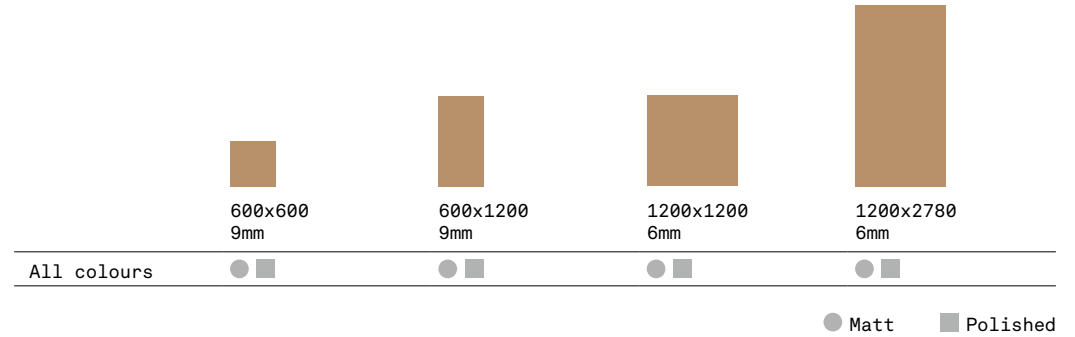

Deestone
3PAZ103

Humberstone
3PAZ102

Thamestone
3PAZ104

SIZES AND FINISHES

APPEARANCE

Terrazzo

MATERIAL

Porcelain

300x600mm

GRADONE

330x1200mm

ANGOLARE

330x1200mm

ISO 10545 RESULTS

2. DIMENSIONS AND SURFACE QUALITY

Conforms