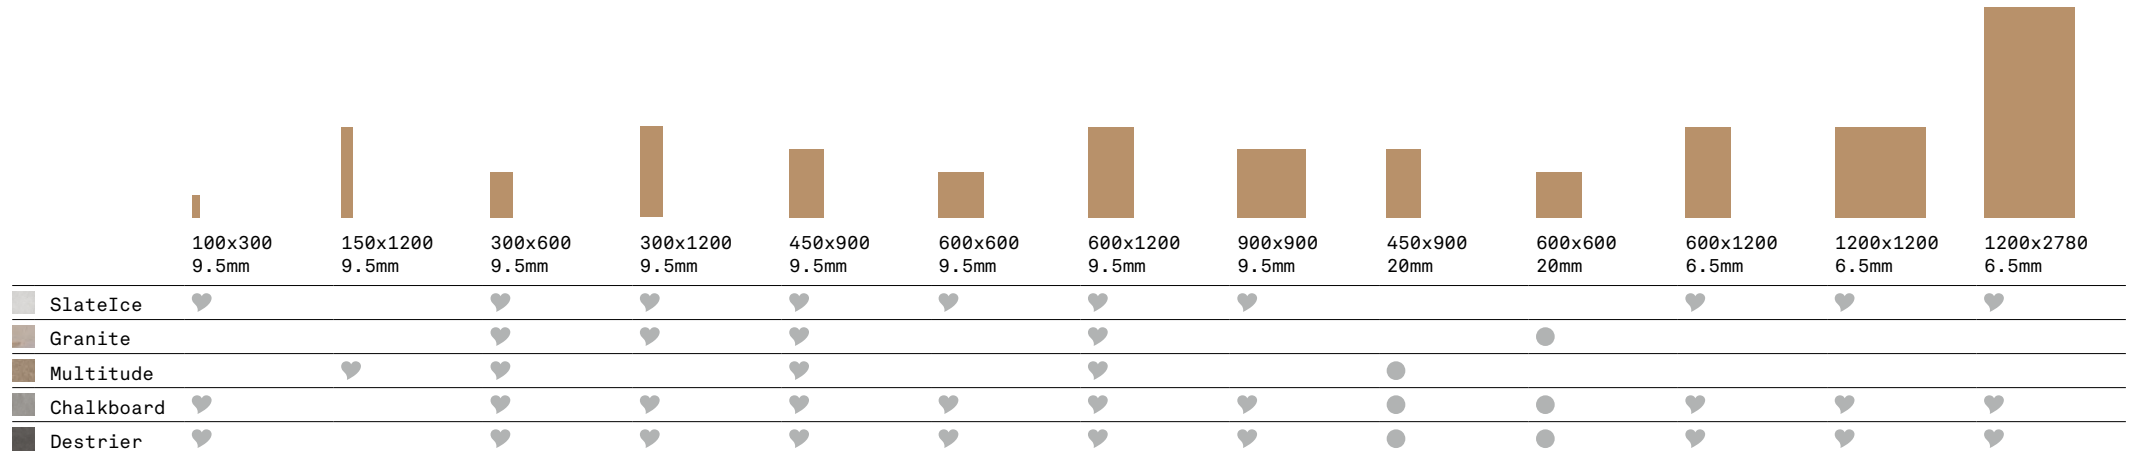

300x300x6mm (25x75 Chips)

Natural

Mosaic D

3THA110M601

300x2700x6 (25x75 Chips)

Natural

SIZES AND FINISHES

♥ Natural R10 (A+B) ● Natural R11 (A+B+C)

RISER
165x600mm
165x900mm

CORNER TILE DX & SX
330x600x50mm
330x900x50mm

TREAD SKIRTING DX & SX
70x600x600mm

ENDING PIECE CORNER DX & SX
330x600x25mm
330x900x25mm

STAIR TREAD
330x600mm
330x900mm

ISO 10545 RESULTS