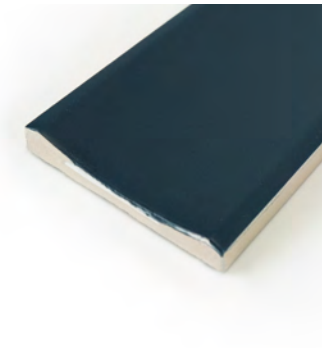

Score

10 COLOURS | 4 FINISHES | 2 SIZES

509
LUS

Wall:
5SCR101

Score

Score is a contoured or bevelled wall tile available in a pleasing range of pastel colours. The concave and convex structures create dynamic lines of light and shade for a striking design.

Wall:
5SCR102

ABOVE
Wall:
5SCR102

RIGHT
Wall:
5SCR106

ABOVE
Wall:
5SCR108

SCR-White
5SCR101

SCR-Cream
5SCR103

SCR-Grey
5SCR109

SCR-Beige
5SCR104

SCR-Cloud
5SCR106

SCR-Blush
5SCR102

SCR-Berry
5SCR105

SCR-Black
5SCR110

SCR-Green
5SCR108

SCR-Blue
5SCR107

Wall:
5SCR104

SIZES AND FINISHES

65x200
9.5mm

65x200
11.4mm

All colours

● ▲ △ ■
● Matt Contour △ Matt Bevelled ▲ Gloss Contour ■ Gloss Bevelled

Contour

Bevelled

Score

APPEARANCE