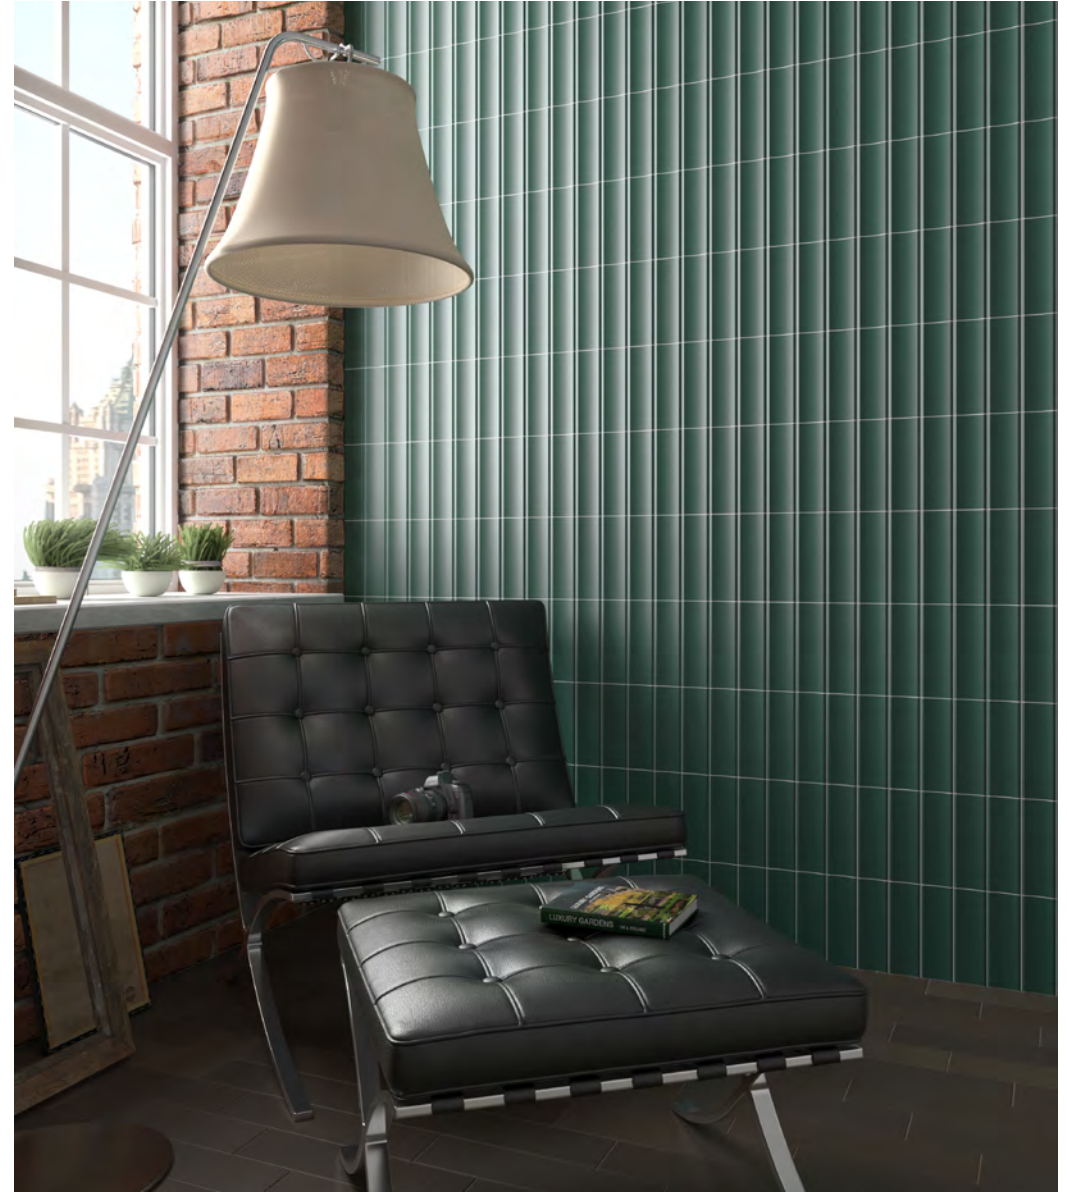

Score

10 COLOURS | 4 FINISHES | 2 SIZES

509
LUS

Wall:
5SCR101

Score

Score is a contoured or bevelled wall tile available in a pleasing range of pastel colours. The concave and convex structures create dynamic lines of light and shade for a striking design.

Wall:
5SCR102

ABOVE
Wall:
5SCR102

RIGHT
Wall:
5SCR106

ABOVE
Wall:
5SCR108

SCR-White
5SCR101

SCR-Cream
5SCR103

SCR-Grey
5SCR109

SCR-Beige
5SCR104