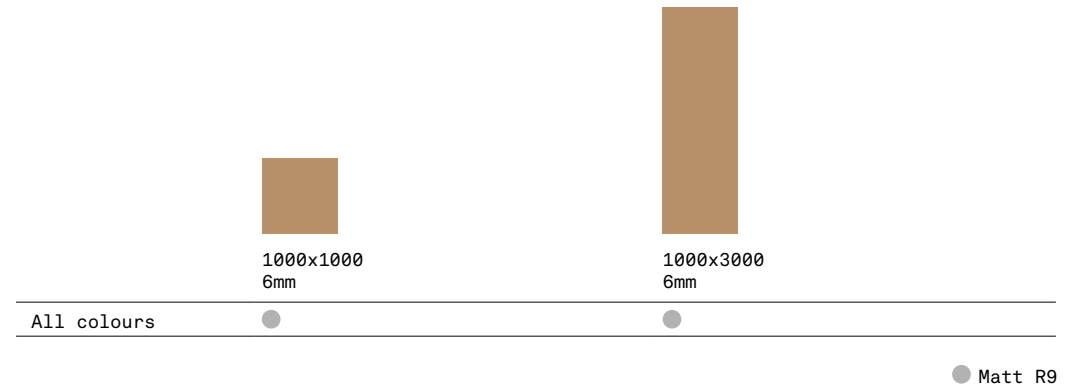

Floor:
2SED105
Wall:
2SED105

ABOVE
Floor:
2SED106
Wall:
2SED104
2SED106

RIGHT
Floor:
2SED104

ABOVE
Floor:
2SED103
Wall:
2SED103

SED-Pearl
2SED101

SED-Gold
2SED105

SED-Blue
2SED103

SED-Silver
2SED106

SED-Grey
2SED104

SED-Black
2SED102

Floor:
2SED102
Wall:
2SED104

SIZES AND FINISHES

NOTES

* Floor usage should be kept to low traffic areas, for more information please speak to a member of our sales team.

APPEARANCE

Mono Colour

MATERIAL

Porcelain

USAGE

Floors and Walls *

ISO 10545 RESULTS**2. DIMENSIONS AND SURFACE QUALITY**

Conforms

3. WATER ABSORPTION