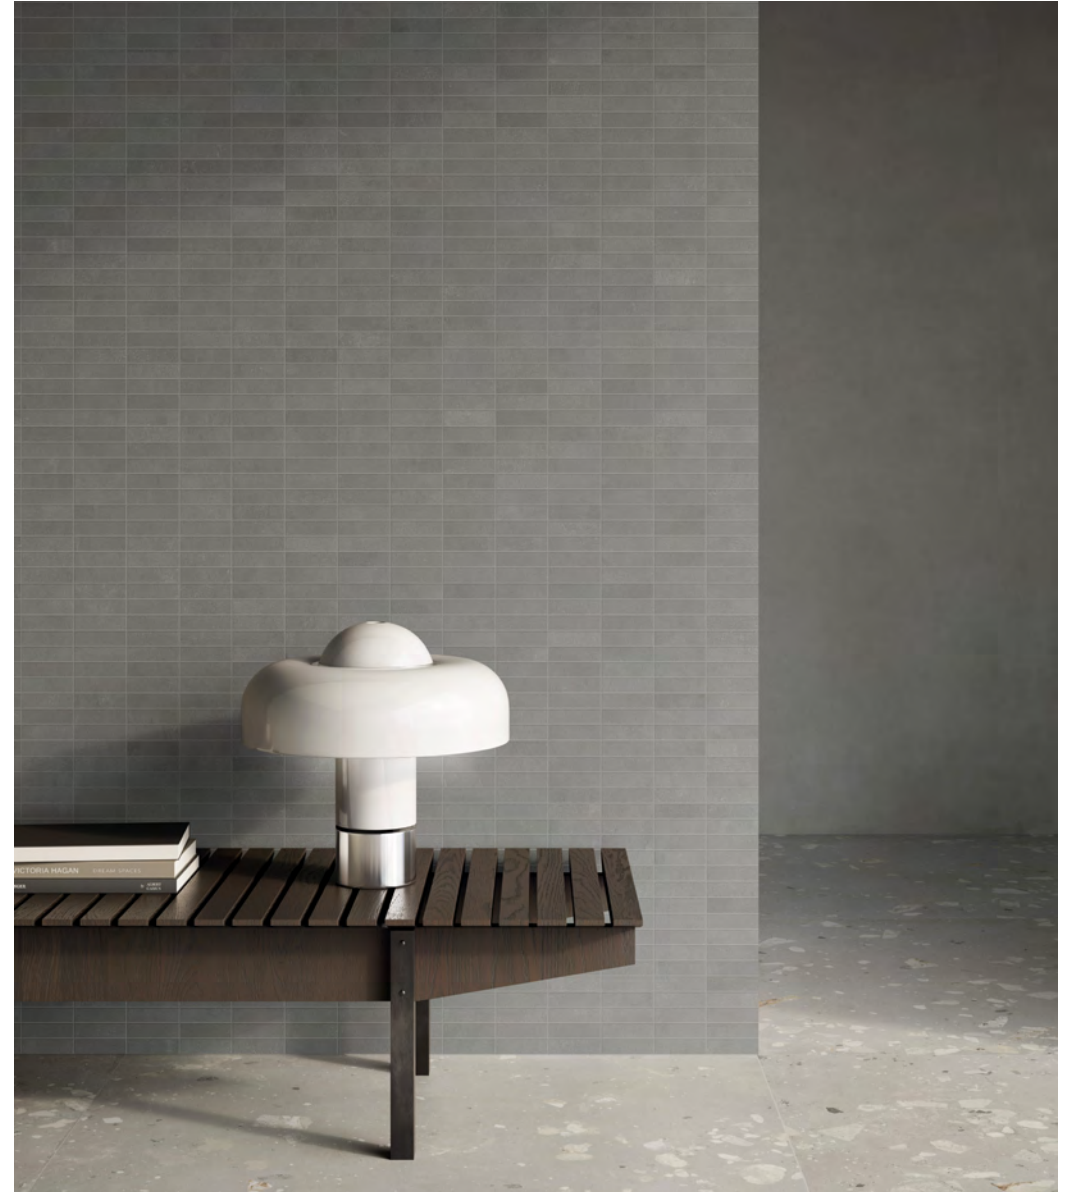

10 COLOURS | 3 FINISHES | 8 SIZES | 2 MOSAICS | 2 DECORS

Shade Stone

S
O
L
U
S

Wall:
3SHS102

Shade Stone

Shade Stone is a porcelain tile range with a cement appearance. 10 colours from a plain white to a more complex natural pattern effect provide variety, as does the wide range of larger formats. Mosaics and decors complete this minimalist collection.

Floor:
3SHS104
Wall:
3SHS102
3SHS103M002

Shade Stone

ABOVE

Floor:
3SHS103

Wall:
3SHS102
3SHS103M002

RIGHT

Floor:
3SHS106

Wall:
3SHS105
3SHS105D001

ABOVE

Floor:
3SHS110

Wall:
3SHS105
3SHS107M002

SHS-White
3SHS101

SHS-Beige
3SHS102

SHS-Cool
3SHS103

SHS-Dust
3SHS104

SHS-Ash
3SHS105