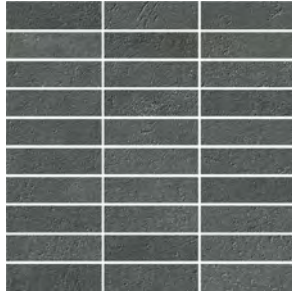

300x300mm (28x98 chips)

Natural 6mm thick
Natural R10 (A+B) 9mm thick

SHS-Beige Mosaic B

3SHS102M002

300x300mm (28x98 chips)

Natural 6mm thick
Natural R10 (A+B) 9mm thick

SHS-Cool Mosaic B

3SHS103M002

300x300mm (28x98 chips)

Natural 6mm thick
Natural R10 (A+B) 9mm thick

SHS-Dust Mosaic B

3SHS104M002

300x300mm (28x98 chips)

Natural 6mm thick
Natural R10 (A+B) 9mm thick

SHS-Ash Mosaic B

3SHS105M002

300x300mm (28x98 chips)

Natural 6mm thick
Natural R10 (A+B) 9mm thick

MOSAICS & DECORS

SHS-Grey Mosaic B
3SHS106M002
300x300mm (28x98 chips)
Natural 6mm thick
Natural R10 (A+B) 9mm thick

SHS-Dark Mosaic B
3SHS107M002
300x300mm (28x98 chips)
Natural 6mm thick
Natural R10 (A+B) 9mm thick