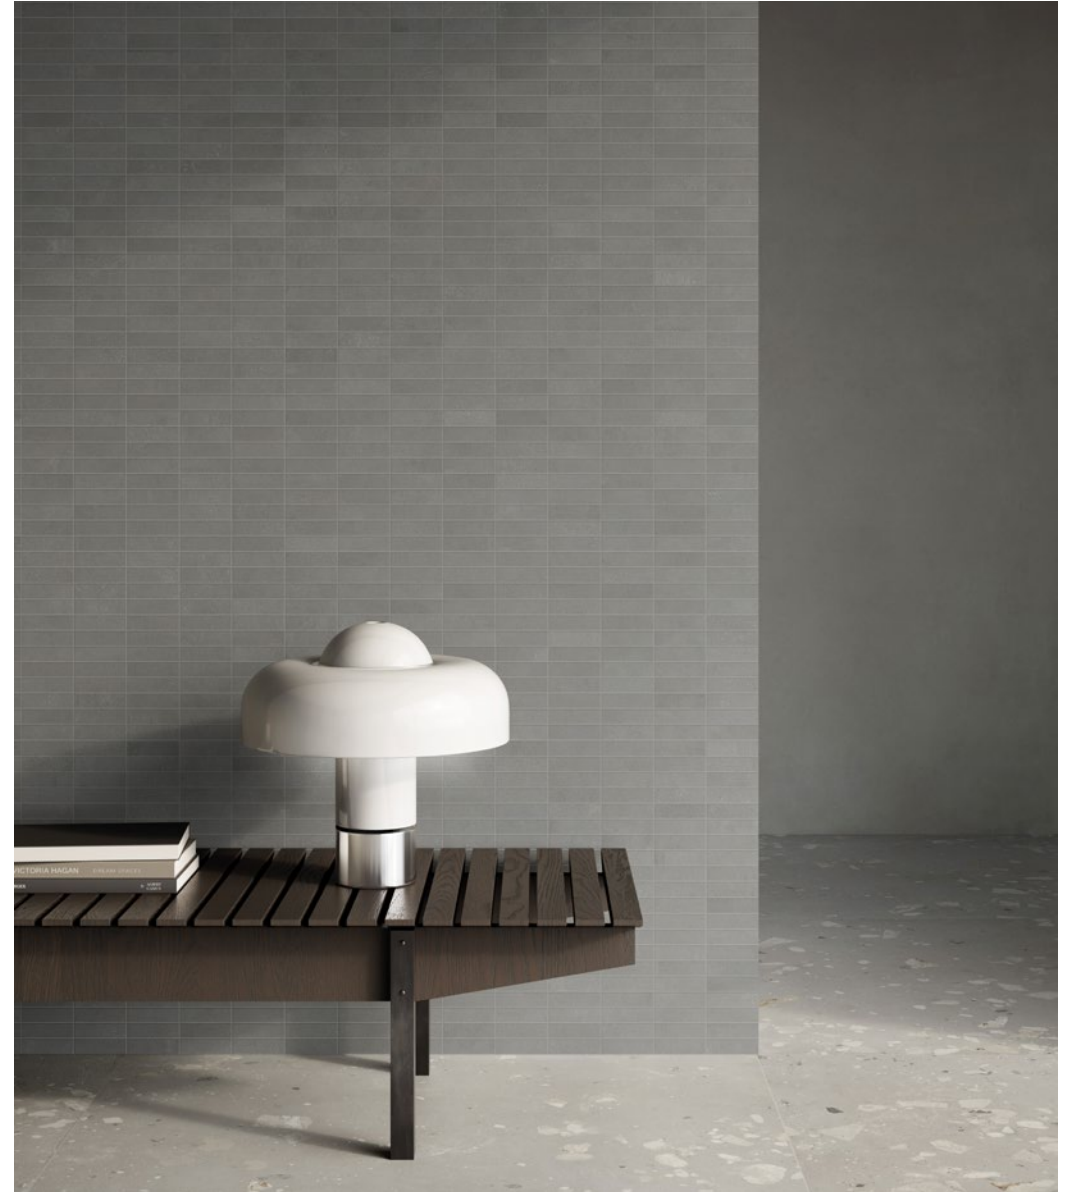

# Shade Stone

Shade Stone is a porcelain tile range with a concrete appearance. 16 colours from a plain white to a more complex natural pattern effect provide variety, as does the wide range of larger formats. Mosaics and decors complete this minimalist collection.

# Shade Stone

ABOVE

Floor:  
3SHS103

Wall:  
3SHS102  
3SHS103M002

RIGHT

Floor:  
3SHS106

Wall:  
3SHS105  
3SHS105D001

ABOVE