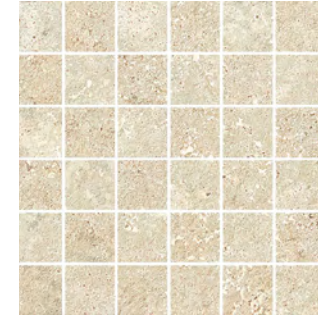

SLK-Red Design A
3SLK104

DESIGN B

SLK-White Design B
3SLK105

SLK-Beige Design B
3SLK106

SLK-Grey Design B
3SLK107

MOSAICS & DECORS

SLK-White Mosaic A
3SLK101M001
300x300x9mm (50x50 Chips)
Natural R10 (A+B)

SLK-Beige Mosaic A
3SLK102M001
300x300x9mm (50x50 Chips)
Natural R10 (A+B)

SLK-Red Mosaic A
3SLK104M001
300x300x9mm (50x50 Chips)
Natural R10 (A+B)

SLK-Grey Mosaic A
3SLK103M001
300x300x9mm (50x50 Chips)
Natural R10 (A+B)

SLK-White Mosaic B
3SLK105M001
300x300x9mm (50x50 Chips)
Natural R10 (A+B)