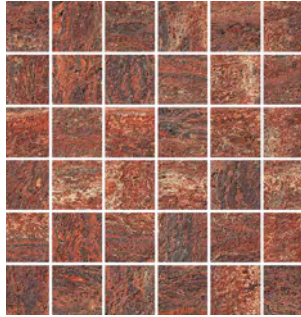

Floor:
3SLK105
Wall:
3SLK103D002
Plinth:
3SLK101

ABOVE
Floor:
3SLK104
Wall:
3SLK104

RIGHT
Floor:
3SLK107
Wall:
3SLK103D002
Plinth:
3SLK107

DESIGN A

SLK-White Design A
3SLK101

SLK-Beige Design A
3SLK102

SLK-Grey Design A
3SLK103

SLK-Red Design A
3SLK104

DESIGN B

SLK-White Design B
3SLK105

SLK-Beige Design B
3SLK106

SLK-Grey Design B
3SLK107

MOSAICS & DECORS

SLK-White Mosaic A
3SLK101M001
300x300x9mm (50x50 Chips)
Natural R10 (A+B)

SLK-Beige Mosaic A
3SLK102M001
300x300x9mm (50x50 Chips)
Natural R10 (A+B)

SLK-Red Mosaic A
3SLK104M001
300x300x9mm (50x50 Chips)
Natural R10 (A+B)

SLK-Grey Mosaic A
3SLK103M001
300x300x9mm (50x50 Chips)
Natural R10 (A+B)

SLK-White Mosaic B
3SLK105M001
300x300x9mm (50x50 Chips)
Natural R10 (A+B)

SLK-Beige Mosaic B
3SLK106M001
300x300x9mm (50x50 Chips)
Natural R10 (A+B)

SLK-Grey Mosaic B
3SLK107M001
300x300x9mm (50x50 Chips)
Natural R10 (A+B)

SLK-White Mosaic C
3SLK101M002
300x300x6mm (28x98 chips)
300x300x9mm (28x98 chips)
Natural 6mm thick
Natural R10 (A+B) 9mm thick