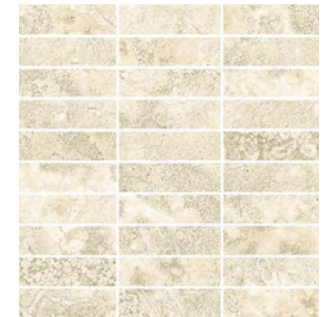

SLK-White Mosaic D
3SLK105M002
300x300x9mm (28x98 chips)
Natural R10 (A+B)