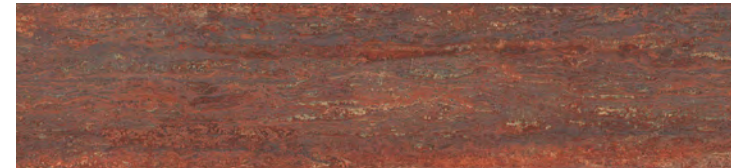

7 COLOURS | 3 FINISHES | 7 SIZES | 4 MOSAICS | 3 DECORS

Sleek

S
O
L
U
S

Wall:
3SLK103
Plinth:
3SLK101M002

Sleek

Invite the beauty of travertine limestone into your home with Sleek, a stunning porcelain collection in a variety of colours and sizes. A useful range of mosaics extend design options and a half-lapped piece allows three-dimensional effects to be achieved.

SLK-Red Design A
3SLK104

DESIGN B

SLK-White Design B
3SLK105

SLK-Beige Design B
3SLK106

SLK-Grey Design B
3SLK107

MOSAICS & DECORS

SLK-White Mosaic A
3SLK101M001
300x300x9mm (50x50 Chips)
Natural R10 (A+B)

SLK-Beige Mosaic A
3SLK102M001
300x300x9mm (50x50 Chips)
Natural R10 (A+B)