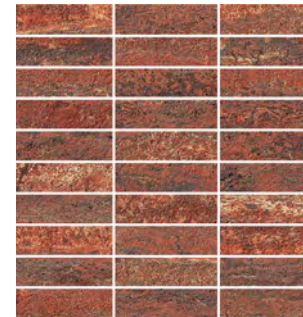

SLK-Red Mosaic A
3SLK104M001
300x300x9mm (50x50 Chips)
Natural R10 (A+B)

SLK-Grey Mosaic A
3SLK103M001
300x300x9mm (50x50 Chips)
Natural R10 (A+B)

SLK-White Mosaic B
3SLK105M001
300x300x9mm (50x50 Chips)
Natural R10 (A+B)

SLK-Beige Mosaic B
3SLK106M001
300x300x9mm (50x50 Chips)
Natural R10 (A+B)

SLK-Grey Mosaic B
3SLK107M001
300x300x9mm (50x50 Chips)
Natural R10 (A+B)

SLK-White Mosaic C
3SLK101M002
300x300x6mm (28x98 chips)
300x300x9mm (28x98 chips)
Natural 6mm thick
Natural R10 (A+B) 9mm thick

SLK-Beige Mosaic C
3SLK102M002
300x300x6mm (28x98 chips)
300x300x9mm (28x98 chips)
Natural 6mm thick
Natural R10 (A+B) 9mm thick

SLK-Grey Mosaic C
3SLK103M002
300x300x6mm (28x98 chips)
300x300x9mm (28x98 chips)
Natural 6mm thick
Natural R10 (A+B) 9mm thick