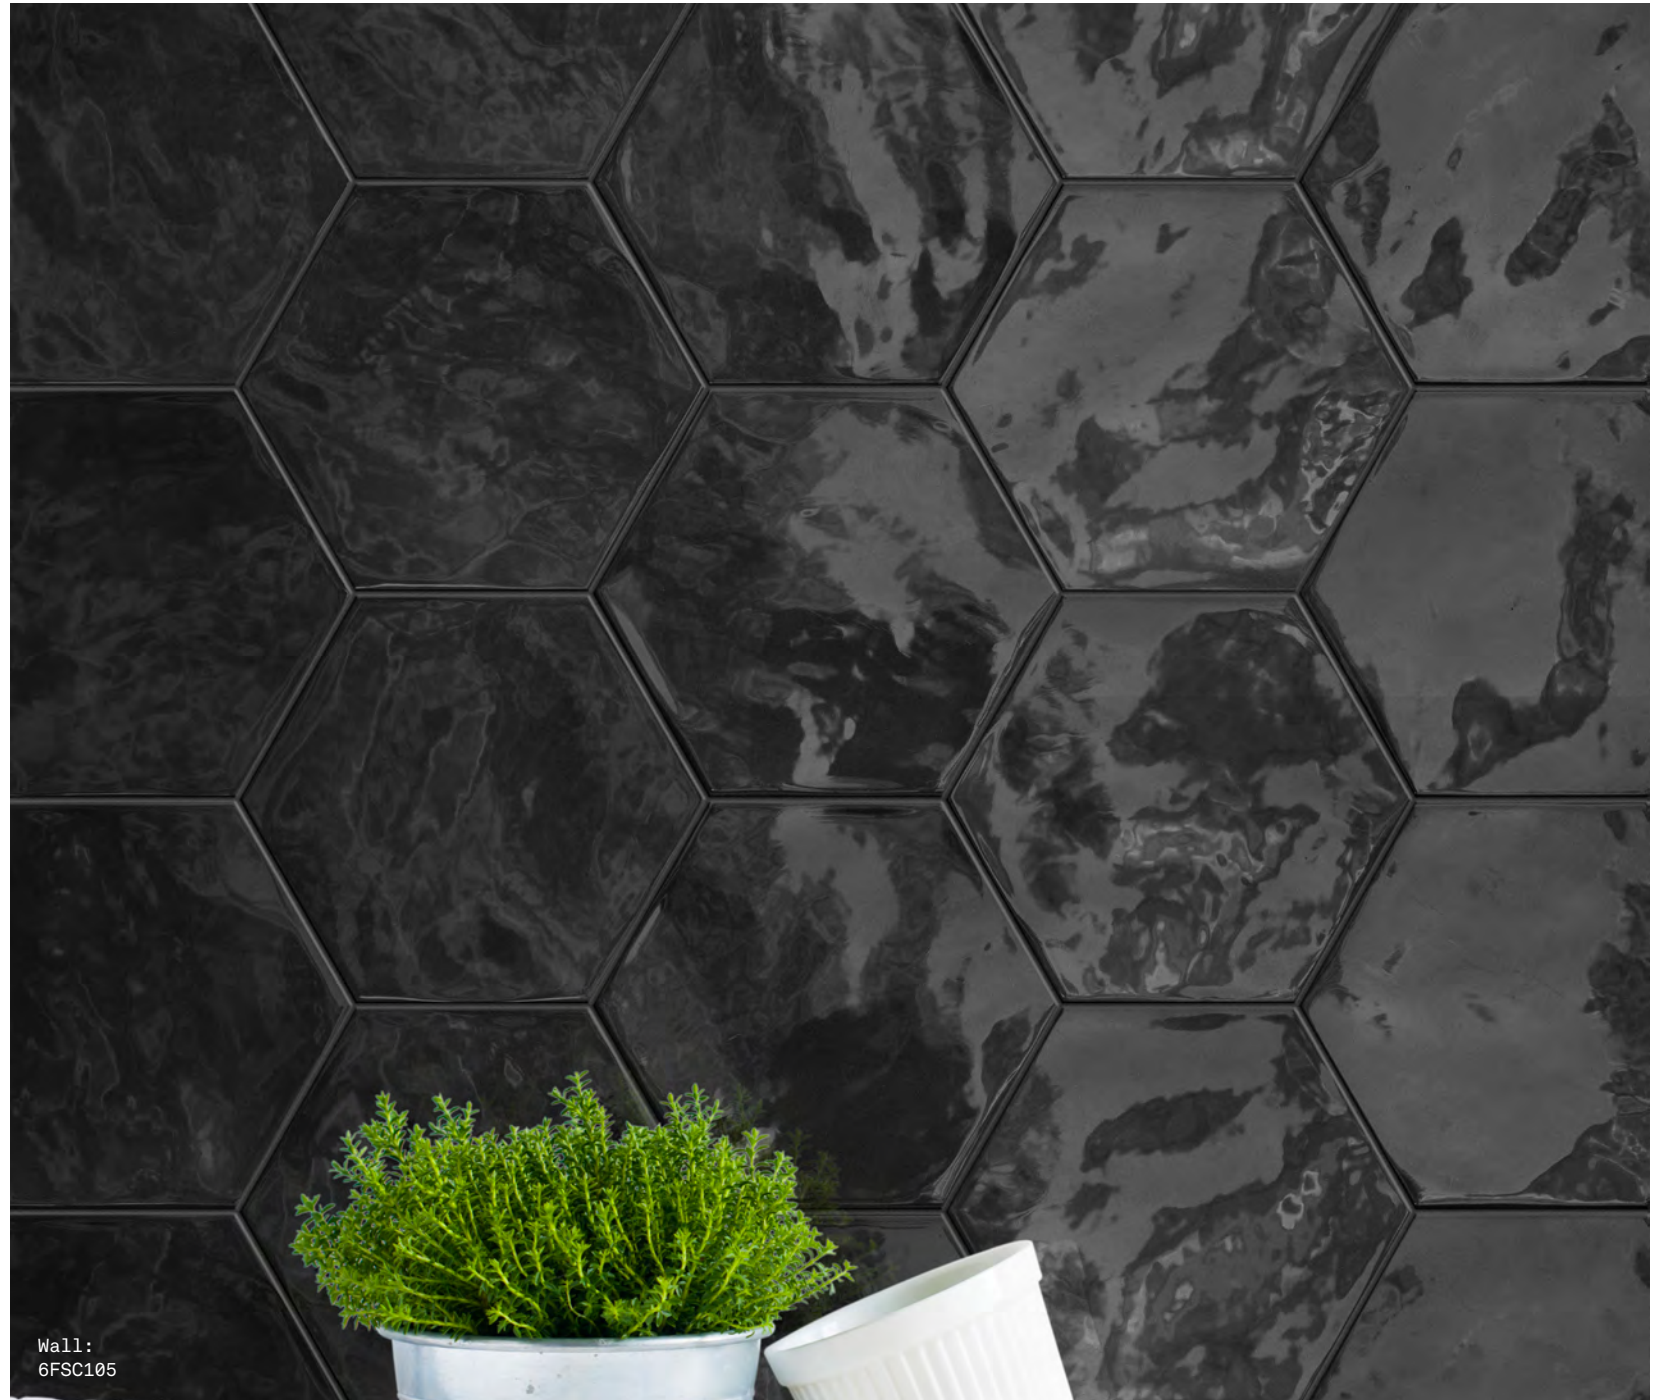

Starlet Wall

5 COLOURS | 1 FINISH | 1 SIZE

S
O
S
L
U
S

Wall:
6FSC104

Starlet Wall

The older brother of the Starlet mosaic range, Starlet Wall is a hexagon wall range made up of five complementary colours. Tiles feature a gentle, bumpy surface, which adds a rustic effect.

Stanwyck
6FSC105

Starlet Wall

APPEARANCE

Mono Colour

MATERIAL

Ceramic

USAGE

Walls only