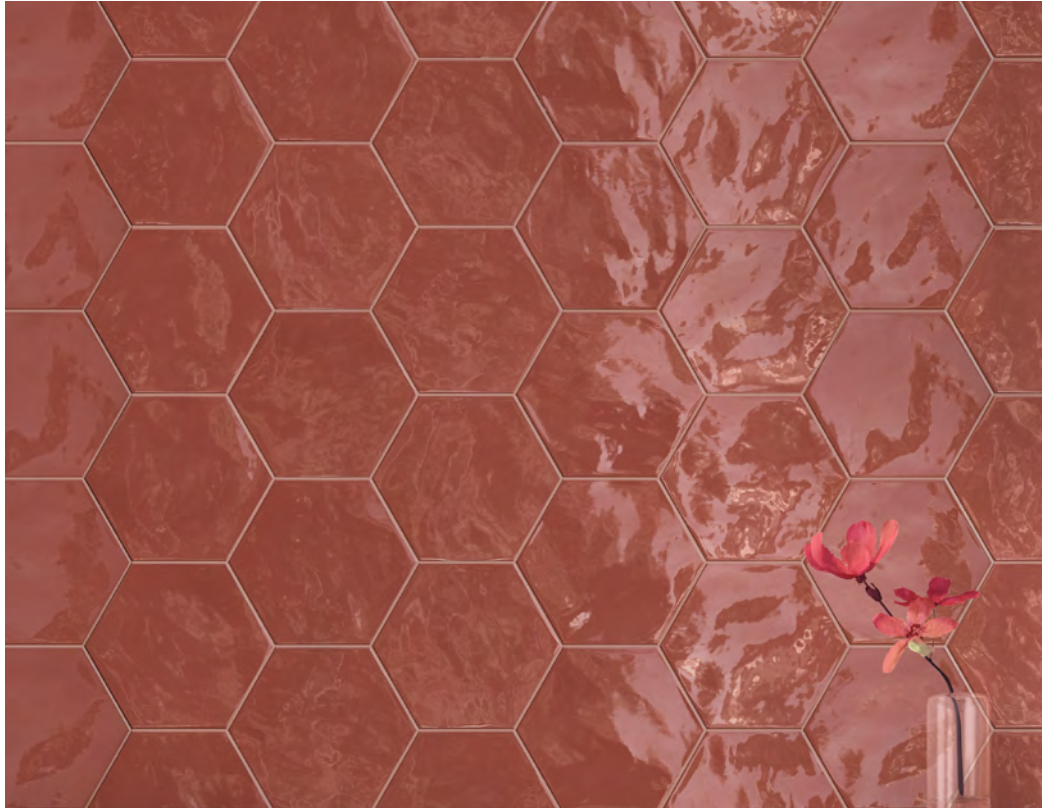

Starlet Wall

5 COLOURS | 1 FINISH | 1 SIZE

S
O
S
L
U
S

Wall:
6FSC104

Starlet Wall

The older brother of the Starlet mosaic range, Starlet Wall is a hexagon wall range made up of five complementary colours. Tiles feature a gentle, bumpy surface, which adds a rustic effect.

Wall:
6FSC105

Starlet Wall

ABOVE
Wall:
6FSC102

RIGHT
Wall:
6FSC103

Dors
6FSC101

Hayward
6FSC102

Loren
6FSC103

Harlow
6FSC104

Stanwyck
6FSC105

Starlet Wall

APPEARANCE

Mono Colour

MATERIAL

Ceramic

USAGE

Walls only

SHADE VARIATION

V1 - Uniform

SIZES AND FINISHES

150x173
10mm

All colours

◆ Gloss

ISO 10545 RESULTS

2. DIMENSIONS AND SURFACE QUALITY