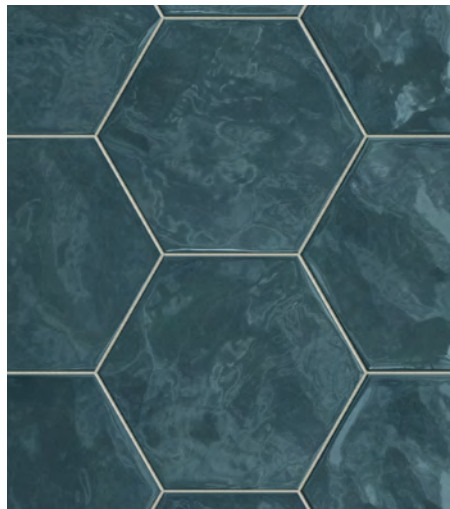

Starlet Wall

5 COLOURS | 1 FINISH | 1 SIZE

S
O
S
L
U
S

Wall:
6FSC104

Starlet Wall

The older brother of the Starlet mosaic range, Starlet Wall is a hexagon wall range made up of five complementary colours. Tiles feature a gentle, bumpy surface, which adds a rustic effect.

Wall:
6FSC105

Starlet Wall

ABOVE
Wall:
6FSC102

RIGHT
Wall:
6FSC103

Dors
6FSC101

Hayward
6FSC102

Loren
6FSC103

Harlow
6FSC104

Stanwyck
6FSC105

Starlet Wall

APPEARANCE

Mono Colour

MATERIAL

Ceramic

USAGE

Walls only

SHADE VARIATION

V1 - Uniform

SIZES AND FINISHES

150x173
10mm

All colours

◆ Gloss

ISO 10545 RESULTS

2. DIMENSIONS AND SURFACE QUALITY