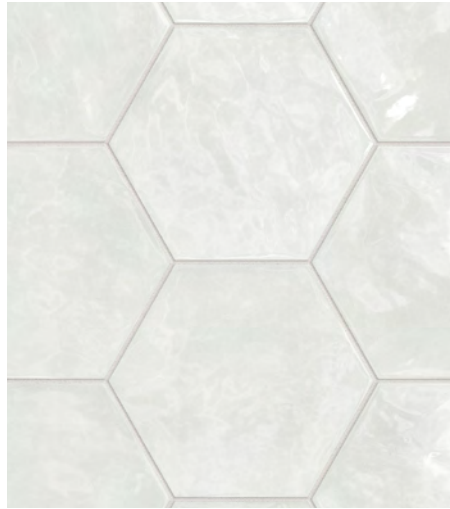

Starlet Wall

5 COLOURS | 1 FINISH | 1 SIZE

S
O
S
L
U
S

Wall:
6FSC104

Starlet Wall

The older brother of the Starlet mosaic range, Starlet Wall is a hexagon wall range made up of five complementary colours. Tiles feature a gentle, bumpy surface, which adds a rustic effect.

Wall:
6FSC105

Starlet Wall

ABOVE
Wall:
6FSC102

RIGHT
Wall:
6FSC103

Dors
6FSC101

Hayward
6FSC102

Loren
6FSC103

Harlow
6FSC104

Stanwyck
6FSC105

Starlet Wall

APPEARANCE

Mono Colour

MATERIAL

Ceramic

USAGE

Walls only

SHADE VARIATION

V1 - Uniform

SIZES AND FINISHES

150x173
10mm

All colours

◆ Gloss

ISO 10545 RESULTS

2. DIMENSIONS AND SURFACE QUALITY