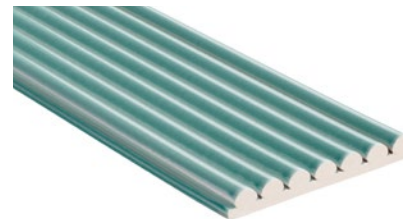

Stria

16 COLOURS | 3 FINISHES | 1 SIZE | 1 DECOR

SOS
LUS

Wall:
5STR110

Stria

Stria is a monocolour porcelain wall tile that creates a dynamic striped effect. Available in three finishes, one decor, and a variety of colours, Stria is an attractive and versatile range.

Counter:
5STR102
Wall:
5STR106

Stria

ABOVE
Wall:
5STR104

RIGHT
Wall:
5STR103

ABOVE
Wall:
5STR101

GLOSS FINISH COLOURS

STR-Snow
5STR101

STR-Sky
5STR103

STR-Cream
5STR102

STR-Honey
5STR104

STR-Aqua
5STR105

STR-Grey
5STR106

MATT FINISH COLOURS

STR-Ice
5STR112

STR-Russett
5STR116

STR-Green
5STR115

APPEARANCE

Mono Colour

MATERIAL

Porcelain

USAGE

Walls only

SHADE VARIATION

V1 - Uniform