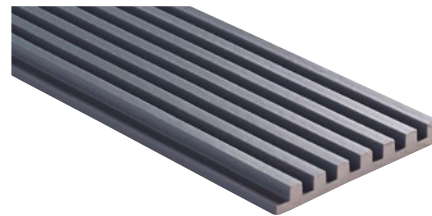

Stria

16 COLOURS | 3 FINISHES | 1 SIZE | 1 DECOR

SOS
LUS

Wall:
5STR110

Stria

Stria is a monocolour porcelain wall tile that creates a dynamic striped effect. Available in three finishes, one decor, and a variety of colours, Stria is an attractive and versatile range.

STR-Cream
5STR102

STR-Honey
5STR104

STR-Aqua
5STR105

STR-Grey
5STR106

MATT FINISH COLOURS

STR-Ice
5STR112

STR-Russett
5STR116

STR-Green
5STR115

STR-Blue
5STR114

STR-Graphite
5STR113

MATT GLOSS MIX FINISH COLOURS

STR-White
5STR107

STR-Ash
5STR108

STR-Clay
5STR110

STR-Olive
5STR109

STR-Black
5STR111

APPEARANCE

Mono Colour

MATERIAL

Porcelain

USAGE

Walls only

SHADE VARIATION

V1 - Uniform