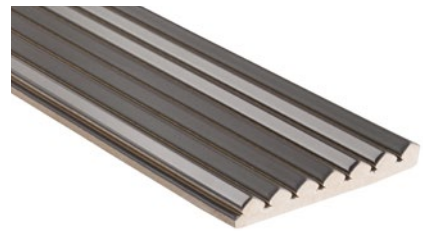

Stria

16 COLOURS | 3 FINISHES | 1 SIZE | 1 DECOR

SOS
LUS

Wall:
5STR110

Stria

Stria is a monocolour porcelain wall tile that creates a dynamic striped effect. Available in three finishes, one decor, and a variety of colours, Stria is an attractive and versatile range.

STR-Blue
5STR114

STR-Graphite
5STR113

MATT GLOSS MIX FINISH COLOURS

STR-White
5STR107

STR-Ash
5STR108

STR-Clay
5STR110

STR-Olive
5STR109

STR-Black
5STR111

APPEARANCE

Mono Colour

MATERIAL

Porcelain

USAGE

Walls only

SHADE VARIATION

V1 - Uniform