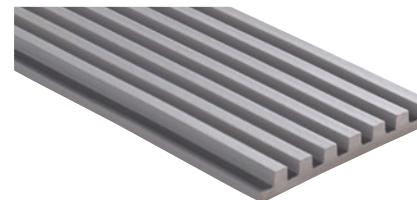

STR-Storm Décor
5STR121D001
100x390x12mm
Matt

Wall:
5STR117D001
5STR121D001