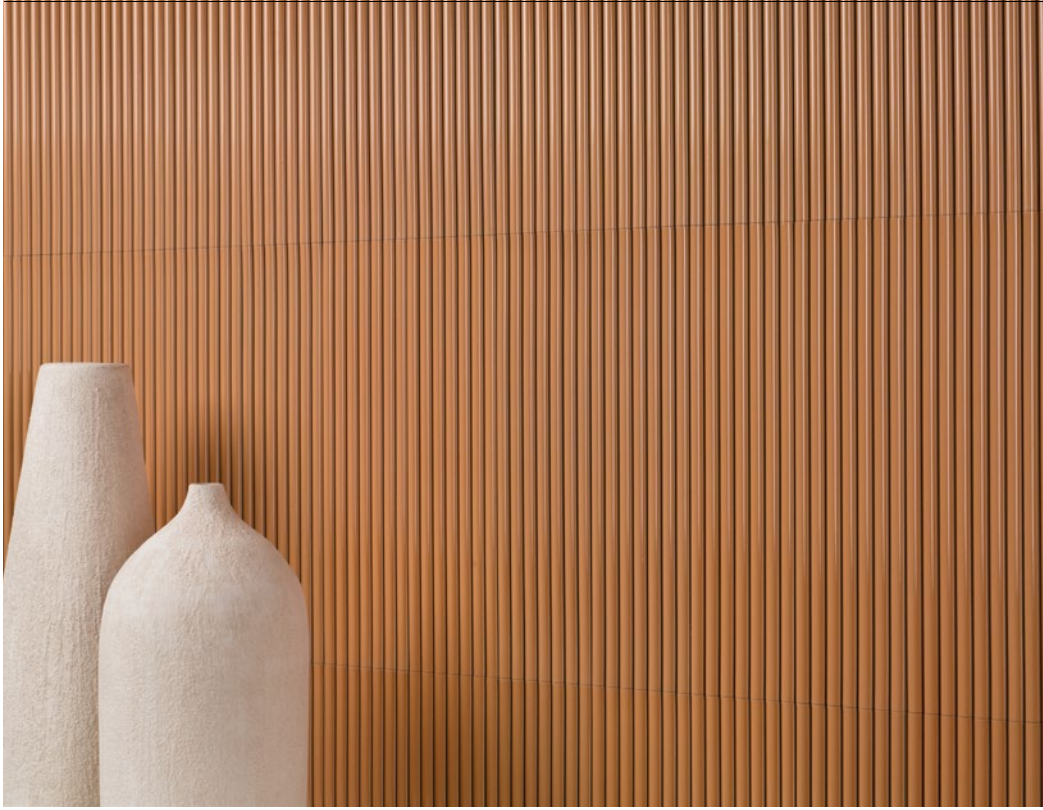

Stria

ABOVE
Wall:
5STR104

RIGHT
Wall:
5STR103