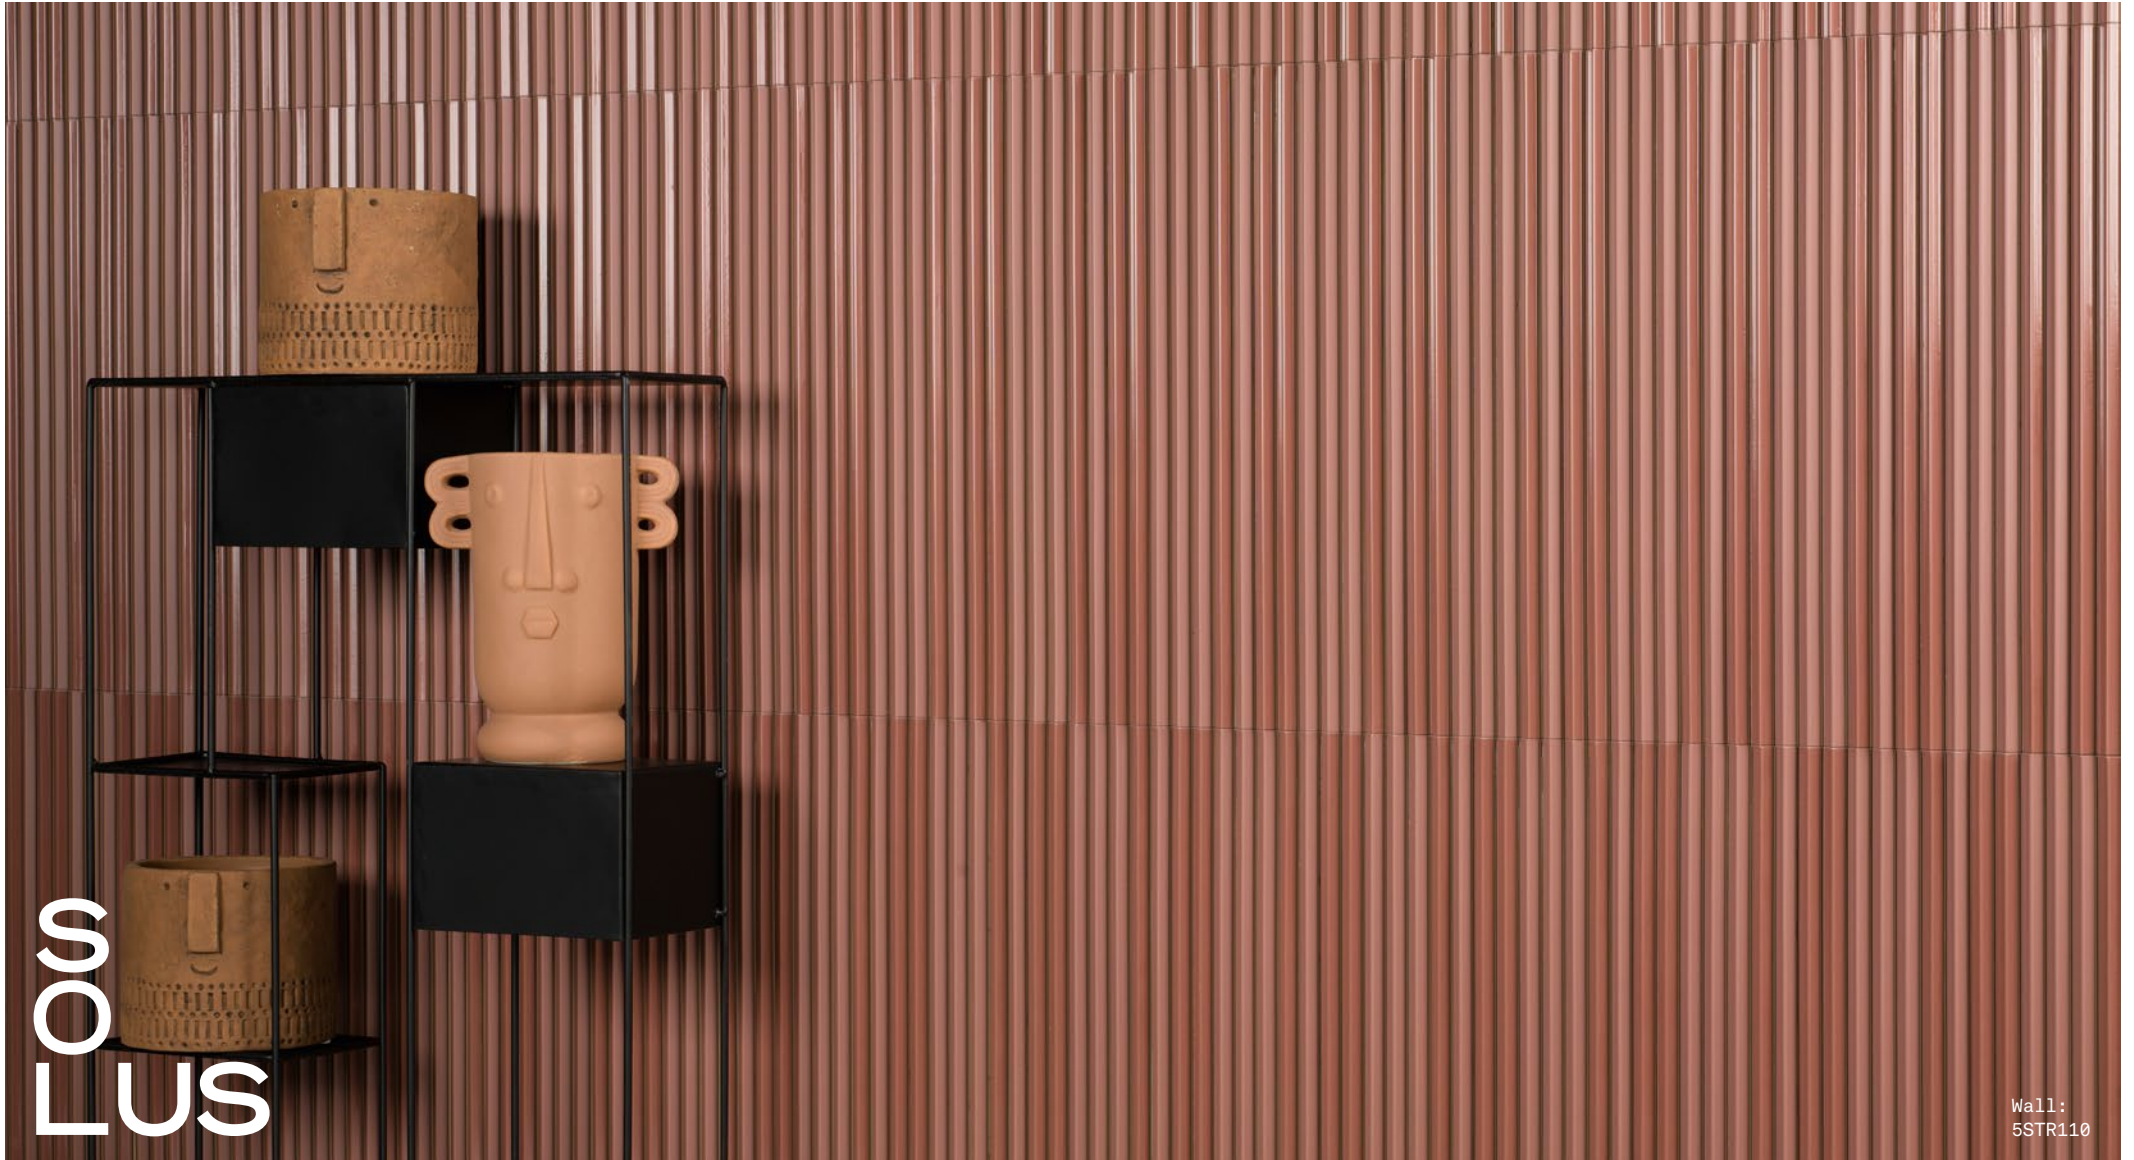

Stria

16 COLOURS | 3 FINISHES | 1 SIZE | 1 DECOR

SOS
LUS

Wall:
5STR110

Stria

Stria is a monocolour porcelain wall tile that creates a dynamic striped effect. Available in three finishes, one decor, and a variety of colours, Stria is an attractive and versatile range.

Counter:
5STR102
Wall:
5STR106

Stria

ABOVE
Wall:
5STR104

RIGHT
Wall:
5STR103

ABOVE
Wall:
5STR101

GLOSS FINISH COLOURS

STR-Snow
5STR101

STR-Sky
5STR103

STR-Blue
5STR114

STR-Graphite
5STR113

MATT GLOSS MIX FINISH COLOURS

STR-White
5STR107

STR-Ash
5STR108

STR-Clay
5STR110

STR-Olive
5STR109

STR-Black
5STR111

APPEARANCE

Mono Colour

MATERIAL

Porcelain

USAGE

Walls only

SHADE VARIATION

V1 - Uniform