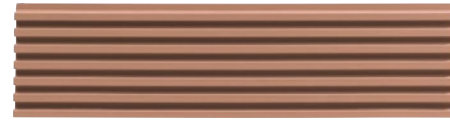

Stria

16 COLOURS | 3 FINISHES | 1 SIZE | 1 DECOR

SOS
LUS

Wall:
5STR110

Stria

Stria is a monocolour porcelain wall tile that creates a dynamic striped effect. Available in three finishes, one decor, and a variety of colours, Stria is an attractive and versatile range.

STR-Cream
5STR102

STR-Honey
5STR104

STR-Aqua
5STR105

STR-Grey
5STR106

MATT FINISH COLOURS

STR-Ice
5STR112

STR-Russett
5STR116

STR-Green
5STR115

STR-Blue
5STR114

STR-Graphite
5STR113

MATT GLOSS MIX FINISH COLOURS

STR-White
5STR107

STR-Ash
5STR108

STR-Clay
5STR110

STR-Olive
5STR109

STR-Black
5STR111

APPEARANCE

Mono Colour

MATERIAL

Porcelain

USAGE

Walls only

SHADE VARIATION

V1 - Uniform