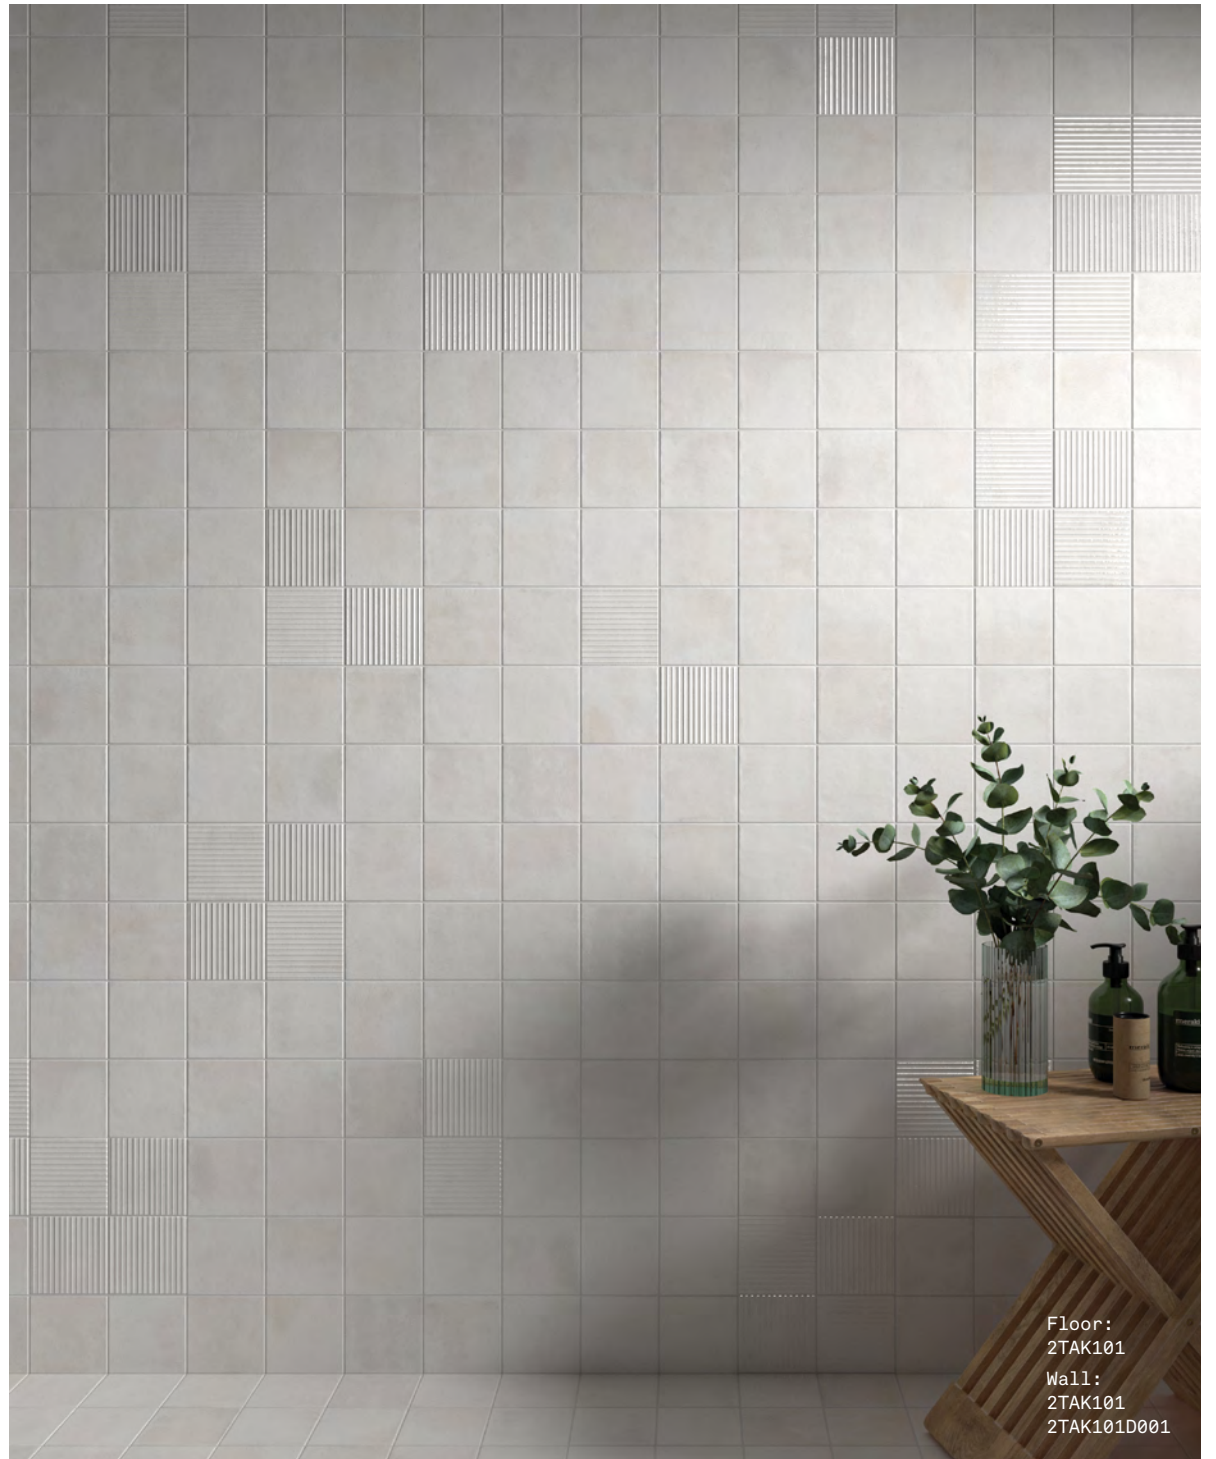

6 COLOURS | 1 FINISH | 2 SIZES | 1 DECOR

Takumi

SO
LUS

Floor:
2TAK101
Wall:
2TAK101
2TAK101D001

Takumi

Takumi is a porcelain collection with an artisan feel, inspired by nature's earthy tones. The grooved details of the decors add depth and visual interest, creating a timeless aesthetic.

Wall:
2TAK105
2TAK105D001

ABOVE
Wall:
2TAK106

RIGHT
Floor:
2TAK104
Wall:
2TAK104
2TAK104D001

ABOVE
Wall:
2TAK103

TAK-White
2TAK101

TAK-Dune
2TAK103

TAK-Blush
2TAK104

TAK-Ash
2TAK105

TAK-Blue
2TAK106

TAK-Olive
2TAK102

Wall:
2TAK104
2TAK104D001

DECORS

TAK-White Decor
2TAK101D001
60x186x8mm
100x100x8mm
Matt

TAK-Dune Decor
2TAK103D001
60x186x8mm
100x100x8mm
Matt

TAK-Blush Decor
2TAK104D001
60x186x8mm
100x100x8mm
Matt