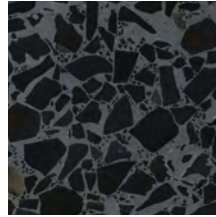

TEZ-Beluga
7TER149

TEZ-Charcoal
7TER135

TEZ-Tree
7TER159

TEZ-Sky
7TER168

TEZ-Jade
7TER171

TEZ-Blue
7TER170

TEZ-Fossil
7TER158

TEZ-Flames
7TER167

TEZ-Acorn
7TER163

TEZ-Meteor
7TER169

TEZ-Emerald
7TER136

TEZ-Coal
7TER123

TEZ-Night
7TER148

TEZ-Dark
7TER166

TEZ-Black
7TER124

300x300
20mm

300x600
20mm

400x400
20mm

400x600
20mm

600x600
20mm

600x1200
30mm

1200x1200
30mm

All colours

■ Polished ♥ Honed R9 ▲ Honed R10 △ Honed R11 \ Anti Slip R11