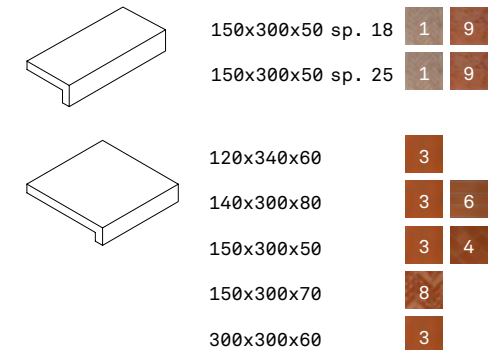

ANGOLARI DI SCALINO CORNER FOR STEP TREAD

1/4 CIRCLE

BATTISCOPA PER SCALINO SKIRTING BOARD FOR STEP

LISTELLO BATTISCOPA SKIRTING BOARD

GOCCIOLATOIO EDGE FOR TERRACE

All drawings are indicative.

Thicknesses vary per colour, please ask for details.