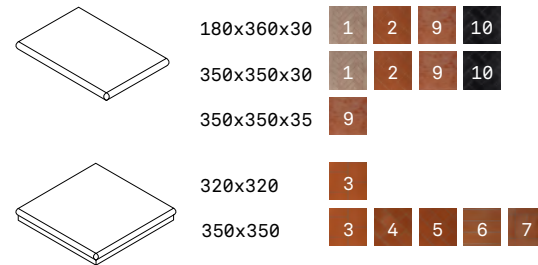

♥ Natural R10 ■ Natural R11 ◆ Natural R12 ● Natural R13

Thicknesses vary per colour, please ask for details.

TRIMS (MM)

TORELLO TRIM

CORNICE SAGOMATA TRIM

SPECIAL PIECES (MM)

SCALINI STEP TREAD WITH BULLNOSE

ANGOLARI DI SCALINO CORNER FOR STEP TREAD

1/4 CIRCLE

BATTISCOPA PER SCALINO SKIRTING BOARD FOR STEP

LISTELLO BATTISCOPA SKIRTING BOARD

GOCCIOLATOIO EDGE FOR TERRACE

All drawings are indicative.

Thicknesses vary per colour, please ask for details.