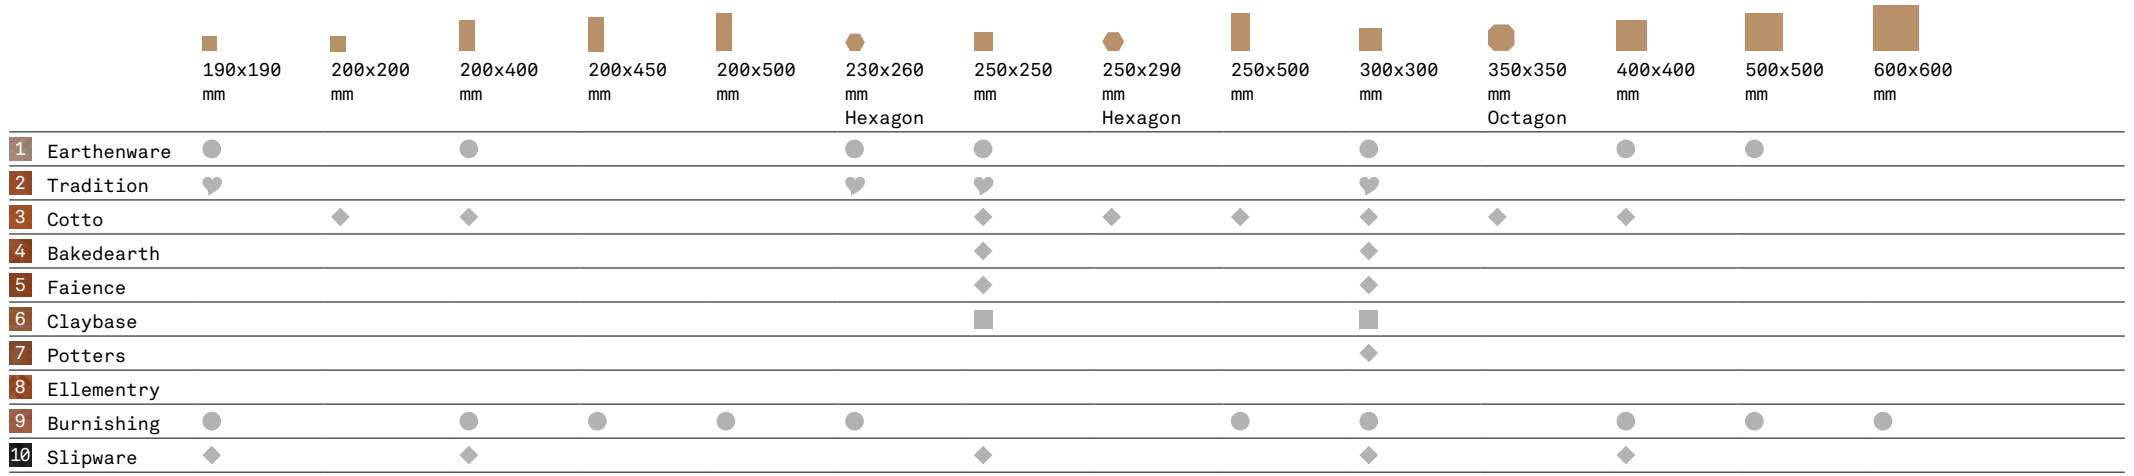

♥ Natural R10   ■ Natural R11   ◆ Natural R12   ● Natural R13

Thicknesses vary per colour, please ask for details.