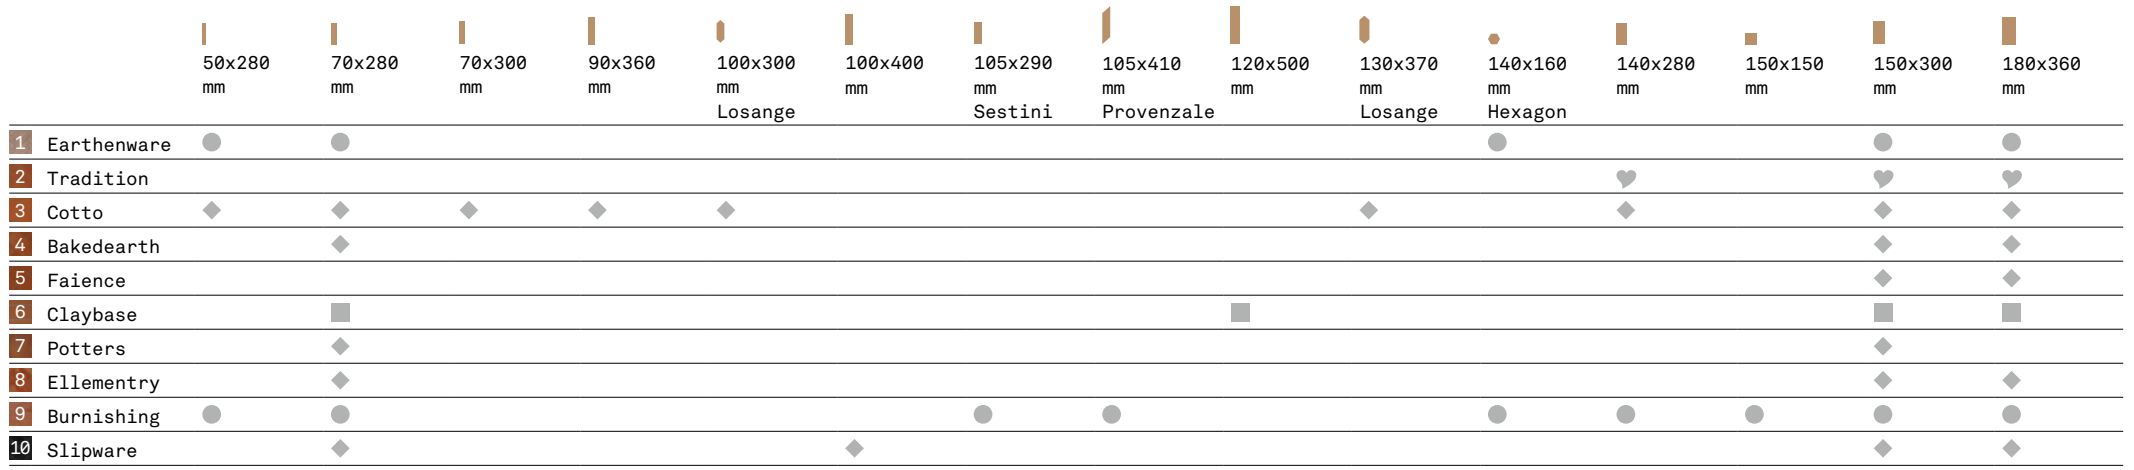

♥ Natural R10   ■ Natural R11   ◆ Natural R12   ● Natural R13

Thicknesses vary per colour, please ask for details.