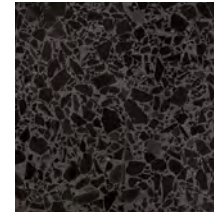

Dustcloud
7BAB032

Sorria
7BAB021

Oldenburg
7BAB019

Marwari
7BAB020

Warlander
7BAB022

Tawleed
7BAB018

SIZES AND FINISHES

										
	300x300 20/30/40mm	300x600 20/30/40mm	400x400 20/30/40mm	400x600 20/30/40mm	400x800 30/40mm	600x600 20/30/40mm	600x1200 30/40mm	1200x1200 30/40mm	1250x3050 20/30/40/50/60mm*	1400x3050 20/30/40/50/60mm*
All colours	⊘	⊘	⊘	⊘	⊘	⊘	⊘	⊘	⊘	⊘

⊘ Honed R9

NOTES

The following finishes are available on request:

Honed R10,
Honed R11
Honed 80,
Polished,
Matt Sandblasted,
Matt Raw,
Satin Brushed R9.

* These terrazzo slabs are supplied unfinished and must be fabricated to provide a clean edge.