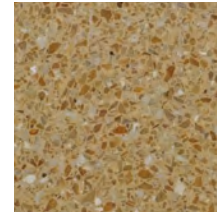

Terrazzo

34 COLOURS | 1 FINISH | 31 SIZES

S
O
L
U
S

Project:
Cottam House

Floor:
7BAB011

Terrazzo

A complex composite stone, the tiles in the Terrazzo range display a wide range of marble and quartz flecks and speckles. This engineered material is formed by binding together crushed stone using strong adhesives.

Jeju
7BAB004

Akhal
7BAB002

Barb
7BAB001

Hairzi
7BAB003

Nokota
7BAB014

Azteca
7BAB010

Morab
7BAB017

Sanddrift
7BAB033

Furnace
7BAB034

Breton
7BAB016

Augeon
7BAB025

Snow
7BAB029

Snowstorms
7BAB030

Sandstorms
7BAB031

Fouta
7BAB015

Silvian
7BAB027