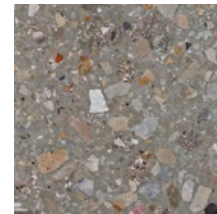

Furnace
7BAB034

Breton
7BAB016

Augeon
7BAB025

Snow
7BAB029

Snowstorms
7BAB030

Sandstorms
7BAB031

Fouta
7BAB015

Silvian
7BAB027

⊘ Honed R9

NOTES

The following finishes are available on request:

Honed R10,
Honed R11
Honed 80,
Polished,
Matt Sandblasted,
Matt Raw,
Satin Brushed R9.

* These terrazzo slabs are supplied unfinished and must be fabricated to provide a clean edge.