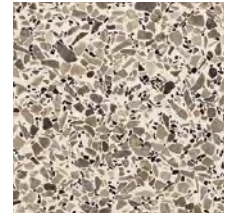

Terrazzo

34 COLOURS | 1 FINISH | 31 SIZES

S
O
L
U
S

Project:
Cottam House

Floor:
7BAB011

Terrazzo

A complex composite stone, the tiles in the Terrazzo range display a wide range of marble and quartz flecks and speckles. This engineered material is formed by binding together crushed stone using strong adhesives.

Jeju
7BAB004

Akhal
7BAB002

Barb
7BAB001

Hairzi
7BAB003

Nokota
7BAB014

Azteca
7BAB010

Morab
7BAB017

Sanddrift
7BAB033

Furnace
7BAB034

Breton
7BAB016

Augeon
7BAB025

Snow
7BAB029

Snowstorms
7BAB030

Sandstorms
7BAB031

Fouta
7BAB015

Silvian
7BAB027