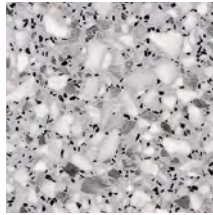

Pampa
7BAB007