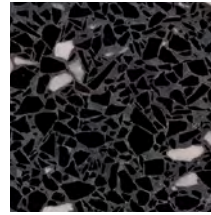

Dustcloud
7BAB032

Sorria
7BAB021

Oldenburg
7BAB019

Marwari
7BAB020

Warlander
7BAB022

Tawleed
7BAB018

SIZES AND FINISHES

										
	300x300 20/30/40mm	300x600 20/30/40mm	400x400 20/30/40mm	400x600 20/30/40mm	400x800 30/40mm	600x600 20/30/40mm	600x1200 30/40mm	1200x1200 30/40mm	1250x3050 20/30/40/50/60mm*	1400x3050 20/30/40/50/60mm*
All colours	⊘	⊘	⊘	⊘	⊘	⊘	⊘	⊘	⊘	⊘

⊘ Honed R9

NOTES

The following finishes are available on request:

Honed R10,
Honed R11
Honed 80,
Polished,
Matt Sandblasted,
Matt Raw,
Satin Brushed R9.

* These terrazzo slabs are supplied unfinished and must be fabricated to provide a clean edge.