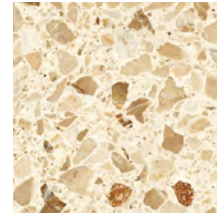

Terrazzo

34 COLOURS | 1 FINISH | 31 SIZES

S
O
L
U
S

Project:
Cottam House

Floor:
7BAB011

Terrazzo

A complex composite stone, the tiles in the Terrazzo range display a wide range of marble and quartz flecks and speckles. This engineered material is formed by binding together crushed stone using strong adhesives.

Jeju
7BAB004

Akhal
7BAB002

Barb
7BAB001

Hairzi
7BAB003

Nokota
7BAB014

Azteca
7BAB010

Morab
7BAB017

Sanddrift
7BAB033

Furnace
7BAB034

Breton
7BAB016

Augeon
7BAB025

Snow
7BAB029

Snowstorms
7BAB030

Sandstorms
7BAB031

Fouta
7BAB015

Silvian
7BAB027