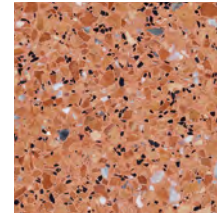

Terrazzo

34 COLOURS | 1 FINISH | 31 SIZES

S
O
L
U
S

Project:
Cottam House

Floor:
7BAB011

Terrazzo

A complex composite stone, the tiles in the Terrazzo range display a wide range of marble and quartz flecks and speckles. This engineered material is formed by binding together crushed stone using strong adhesives.

Jeju
7BAB004

Akhal
7BAB002

Barb
7BAB001

Hairzi
7BAB003

Nokota
7BAB014

Azteca
7BAB010

Morab
7BAB017

Sanddrift
7BAB033

Furnace
7BAB034

Breton
7BAB016

Augeon
7BAB025

Snow
7BAB029

Snowstorms
7BAB030

Sandstorms
7BAB031

Fouta
7BAB015

Silvian
7BAB027

⊘ Honed R9

NOTES

The following finishes are available on request:

Honed R10,
Honed R11
Honed 80,
Polished,
Matt Sandblasted,
Matt Raw,
Satin Brushed R9.

* These terrazzo slabs are supplied unfinished and must be fabricated to provide a clean edge.