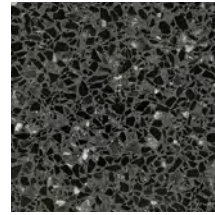

Marwari
7BAB020