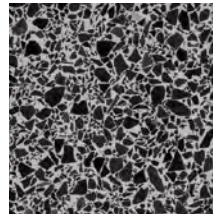

Sorria
7BAB021