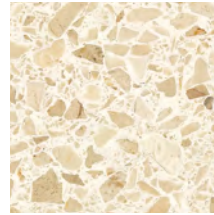

Terrazzo

34 COLOURS | 1 FINISH | 31 SIZES

S
O
L
U
S

Project:
Cottam House

Floor:
7BAB011

Terrazzo

A complex composite stone, the tiles in the Terrazzo range display a wide range of marble and quartz flecks and speckles. This engineered material is formed by binding together crushed stone using strong adhesives.

Jeju
7BAB004

Akhal
7BAB002

Barb
7BAB001

Hairzi
7BAB003

Nokota
7BAB014

Azteca
7BAB010

Morab
7BAB017

Sanddrift
7BAB033