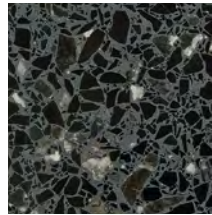

Oldenburg
7BAB019