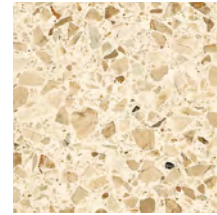

Terrazzo

34 COLOURS | 1 FINISH | 31 SIZES

S
O
L
U
S

Project:
Cottam House

Floor:
7BAB011

Terrazzo

A complex composite stone, the tiles in the Terrazzo range display a wide range of marble and quartz flecks and speckles. This engineered material is formed by binding together crushed stone using strong adhesives.

Jeju
7BAB004

Akhal
7BAB002

Barb
7BAB001

Hairzi
7BAB003

Nokota
7BAB014

Azteca
7BAB010

Morab
7BAB017

Sanddrift
7BAB033