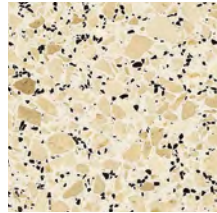

Terrazzo

34 COLOURS | 1 FINISH | 31 SIZES

S
O
L
U
S

Project:
Cottam House

Floor:
7BAB011

Terrazzo

A complex composite stone, the tiles in the Terrazzo range display a wide range of marble and quartz flecks and speckles. This engineered material is formed by binding together crushed stone using strong adhesives.

Jeju
7BAB004

Akhal
7BAB002

Barb
7BAB001

Hairzi
7BAB003

Nokota
7BAB014

Azteca
7BAB010

Morab
7BAB017

Sanddrift
7BAB033

Furnace
7BAB034

Breton
7BAB016

Augeon
7BAB025

Snow
7BAB029

Snowstorms
7BAB030

Sandstorms
7BAB031

Fouta
7BAB015

Silvian
7BAB027