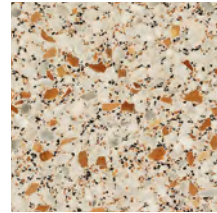

Terrazzo

34 COLOURS | 1 FINISH | 31 SIZES

S
O
L
U
S

Project:
Cottam House

Floor:
7BAB011

Terrazzo

A complex composite stone, the tiles in the Terrazzo range display a wide range of marble and quartz flecks and speckles. This engineered material is formed by binding together crushed stone using strong adhesives.

Jeju
7BAB004

Akhal
7BAB002

Barb
7BAB001

Hairzi
7BAB003

Nokota
7BAB014

Azteca
7BAB010

Morab
7BAB017

Sanddrift
7BAB033

Furnace
7BAB034

Breton
7BAB016

Augeon
7BAB025

Snow
7BAB029

Snowstorms
7BAB030

Sandstorms
7BAB031

Fouta
7BAB015

Silvian
7BAB027