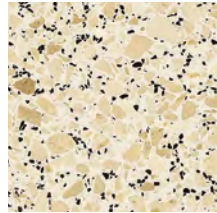

Terrazzo

32 COLOURS | 1 FINISH | 31 SIZES

S
O
LUS

Project:
Cottam House

Floor:
7BAB011

Terrazzo

A complex composite stone, the tiles in the Terrazzo range display a wide range of marble and quartz flecks and speckles. This engineered material is formed by binding together crushed stone using strong adhesives.

Jeju
7BAB004

Akhal
7BAB002

Barb
7BAB001

Hairzi
7BAB003

Nokota
7BAB014

Azteca
7BAB010

Morab
7BAB017

Sanddrift
7BAB033

Furnace
7BAB034

Breton
7BAB016

Augeon
7BAB025

Snow
7BAB029

Snowstorms
7BAB030

Sandstorms
7BAB031

Fouta
7BAB015

Silvian
7BAB027