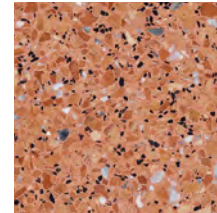

Terrazzo

32 COLOURS | 1 FINISH | 31 SIZES

S
O
LUS

Project:
Cottam House

Floor:
7BAB011

Terrazzo

A complex composite stone, the tiles in the Terrazzo range display a wide range of marble and quartz flecks and speckles. This engineered material is formed by binding together crushed stone using strong adhesives.

Jeju
7BAB004

Akhal
7BAB002

Barb
7BAB001

Hairzi
7BAB003

Nokota
7BAB014

Azteca
7BAB010

Morab
7BAB017

Sanddrift
7BAB033

Furnace
7BAB034

Breton
7BAB016

Augeon
7BAB025

Snow
7BAB029

Snowstorms
7BAB030

Sandstorms
7BAB031

Fouta
7BAB015

Silvian
7BAB027

⊘ Honed R9

NOTES

The following finishes are available on request:

Honed R10,
Honed R11
Honed 80,
Polished,
Matt Sandblasted,
Matt Raw,
Satin Brushed R9.

* These terrazzo slabs are supplied unfinished and must be fabricated to provide a clean edge.