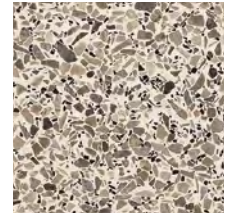

Terrazzo

32 COLOURS | 1 FINISH | 31 SIZES

S
O
LUS

Project:
Cottam House

Floor:
7BAB011

Terrazzo

A complex composite stone, the tiles in the Terrazzo range display a wide range of marble and quartz flecks and speckles. This engineered material is formed by binding together crushed stone using strong adhesives.

Jeju
7BAB004

Akhal
7BAB002

Barb
7BAB001

Hairzi
7BAB003

Nokota
7BAB014

Azteca
7BAB010

Morab
7BAB017

Sanddrift
7BAB033

Furnace
7BAB034

Breton
7BAB016

Augeon
7BAB025

Snow
7BAB029

Snowstorms
7BAB030

Sandstorms
7BAB031

Fouta
7BAB015

Silvian
7BAB027