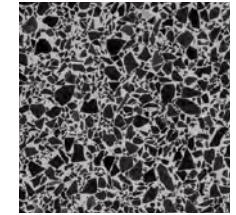

Sorria
7BAB021