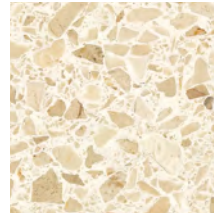

Terrazzo

32 COLOURS | 1 FINISH | 31 SIZES

S
O
LUS

Project:
Cottam House

Floor:
7BAB011

Terrazzo

A complex composite stone, the tiles in the Terrazzo range display a wide range of marble and quartz flecks and speckles. This engineered material is formed by binding together crushed stone using strong adhesives.

Jeju
7BAB004

Akhal
7BAB002

Barb
7BAB001

Hairzi
7BAB003

Nokota
7BAB014

Azteca
7BAB010

Morab
7BAB017

Sanddrift
7BAB033