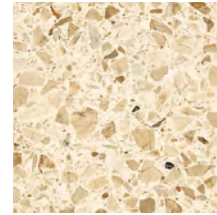

Terrazzo

32 COLOURS | 1 FINISH | 31 SIZES

S
O
LUS

Project:
Cottam House

Floor:
7BAB011

Terrazzo

A complex composite stone, the tiles in the Terrazzo range display a wide range of marble and quartz flecks and speckles. This engineered material is formed by binding together crushed stone using strong adhesives.

Jeju
7BAB004

Akhal
7BAB002

Barb
7BAB001

Hairzi
7BAB003

Nokota
7BAB014

Azteca
7BAB010

Morab
7BAB017

Sanddrift
7BAB033