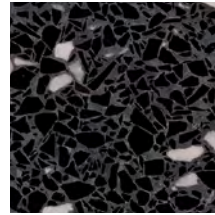

Warlander
7BAB022