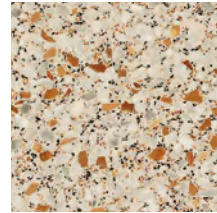

Terrazzo

32 COLOURS | 1 FINISH | 31 SIZES

S
O
LUS

Project:
Cottam House

Floor:
7BAB011

Terrazzo

A complex composite stone, the tiles in the Terrazzo range display a wide range of marble and quartz flecks and speckles. This engineered material is formed by binding together crushed stone using strong adhesives.

Jeju
7BAB004

Akhal
7BAB002

Barb
7BAB001

Hairzi
7BAB003

Nokota
7BAB014

Azteca
7BAB010

Morab
7BAB017

Sanddrift
7BAB033

Furnace
7BAB034

Breton
7BAB016

Augeon
7BAB025

Snow
7BAB029

Snowstorms
7BAB030

Sandstorms
7BAB031

Fouta
7BAB015

Silvian
7BAB027