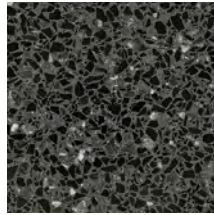

Marwari
7BAB020