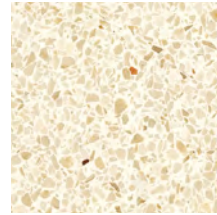

Murgese
7BAB011