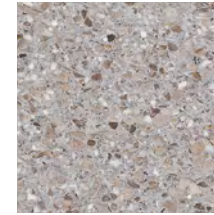

Furnace
7BAB034

Breton
7BAB016

Augeon
7BAB025

Snow
7BAB029

Snowstorms
7BAB030

Sandstorms
7BAB031

Fouta
7BAB015

Silvian
7BAB027

Caspian
7BAB024

Pampa
7BAB007

Konick
7BAB012

Paso
7BAB013

Yillie
7BAB006

Orlove
7BAB008

Namib
7BAB023

Dustcloud
7BAB032

⊘ Honed R9

NOTES

The following finishes are available on request:

Honed R10,
Honed R11
Honed 80,
Polished,
Matt Sandblasted,
Matt Raw,
Satin Brushed R9.

* These terrazzo slabs are supplied unfinished and must be fabricated to provide a clean edge.