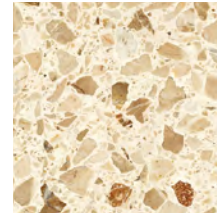

Terrazzo

32 COLOURS | 1 FINISH | 31 SIZES

S
O
LUS

Project:
Cottam House

Floor:
7BAB011

Terrazzo

A complex composite stone, the tiles in the Terrazzo range display a wide range of marble and quartz flecks and speckles. This engineered material is formed by binding together crushed stone using strong adhesives.

Jeju
7BAB004

Akhal
7BAB002

Barb
7BAB001

Hairzi
7BAB003

Nokota
7BAB014

Azteca
7BAB010

Morab
7BAB017

Sanddrift
7BAB033

Furnace
7BAB034

Breton
7BAB016

Augeon
7BAB025

Snow
7BAB029

Snowstorms
7BAB030

Sandstorms
7BAB031

Fouta
7BAB015

Silvian
7BAB027