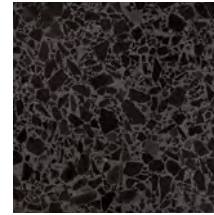

Sorria
7BAB021

Oldenburg
7BAB019

Marwari
7BAB020

Warlander
7BAB022

Tawleed
7BAB018

SIZES AND FINISHES

										
	300x300 20/30/40mm	300x600 20/30/40mm	400x400 20/30/40mm	400x600 20/30/40mm	400x800 30/40mm	600x600 20/30/40mm	600x1200 30/40mm	1200x1200 30/40mm	1250x3050 20/30/40/50/60mm*	1400x3050 20/30/40/50/60mm*
All colours	⊘	⊘	⊘	⊘	⊘	⊘	⊘	⊘	⊘	⊘

⊘ Honed R9

NOTES

The following finishes are available on request:

Honed R10,
Honed R11
Honed 80,
Polished,
Matt Sandblasted,
Matt Raw,
Satin Brushed R9.

* These terrazzo slabs are supplied unfinished and must be fabricated to provide a clean edge.