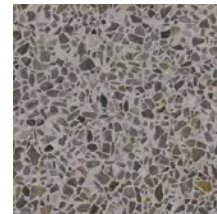

Furnace
7BAB034

Breton
7BAB016

Augeon
7BAB025

Snow
7BAB029

Snowstorms
7BAB030

Sandstorms
7BAB031

Fouta
7BAB015

Silvian
7BAB027

⊘ Honed R9

NOTES

The following finishes are available on request:

Honed R10,
Honed R11
Honed 80,
Polished,
Matt Sandblasted,
Matt Raw,
Satin Brushed R9.

* These terrazzo slabs are supplied unfinished and must be fabricated to provide a clean edge.