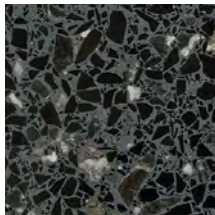

Oldenburg
7BAB019