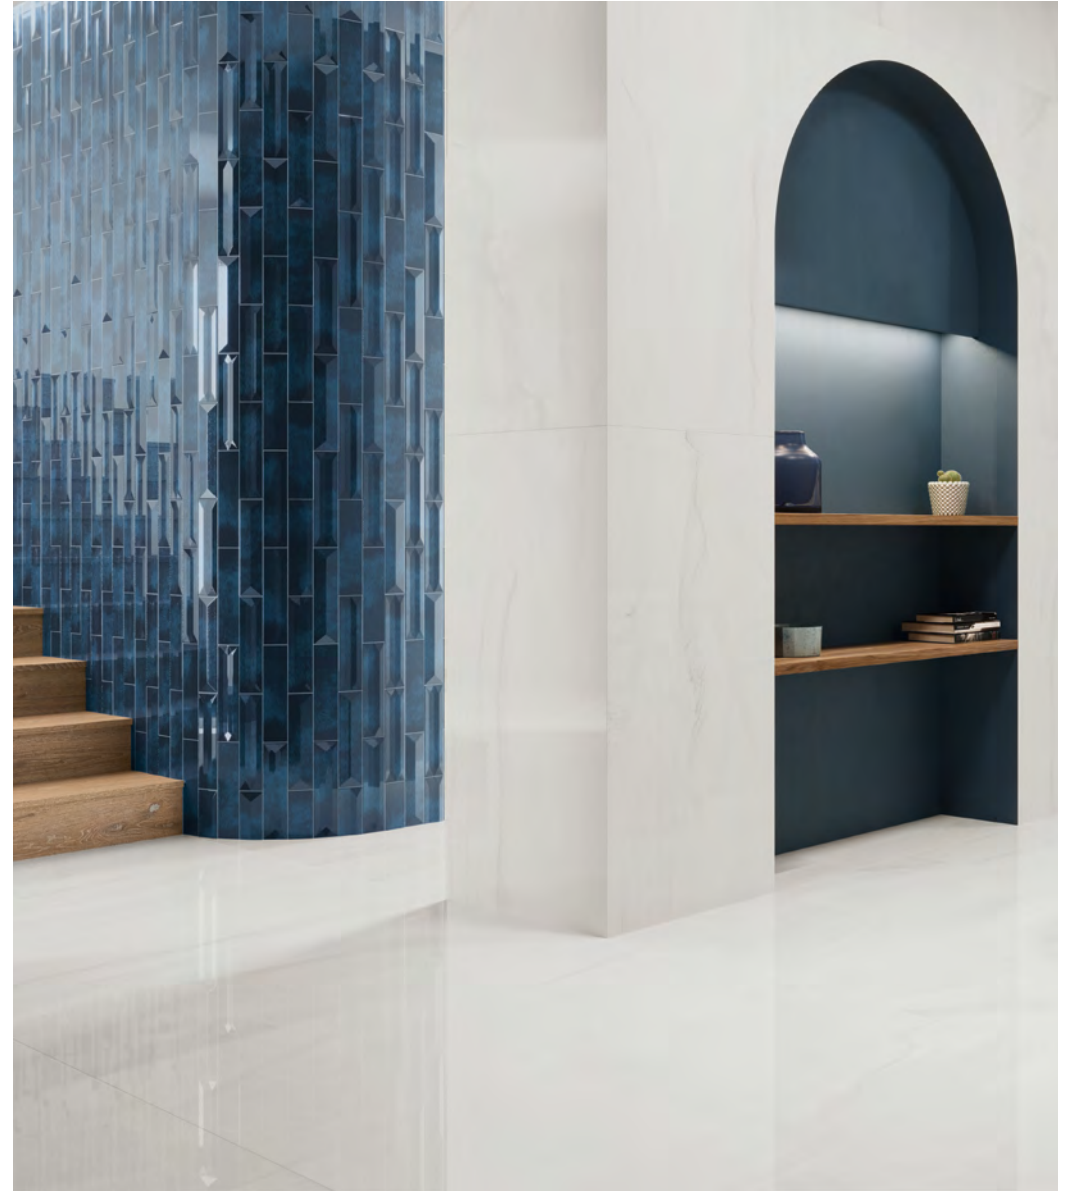

6 COLOURS | 1 FINISH | 1 SIZE | 2 DECORS

Variety

S
O
L
U
S

Wall:
5HVB108
5HVB108D801
5HVB108D802

Variety

Variety is a metro style range of ceramic tiles with a wide range of contemporary colours, all available in a clever selection of 3D finishes.

Wall:
5HVB107
5HVB107D701
5HVB107D702

Variety

ABOVE

Wall:
5HVB107
5HVB107D701
5HVB107D702

RIGHT

Wall:
5HVB102
5HVB102D201
5HVB102D202

ABOVE

Wall:
5HVB107
5HVB107D701
5HVB107D702

Plain colour

75x300x8.5mm

Gloss

Decor A

75x300x13mm

Gloss

Decor B

75x300x17mm