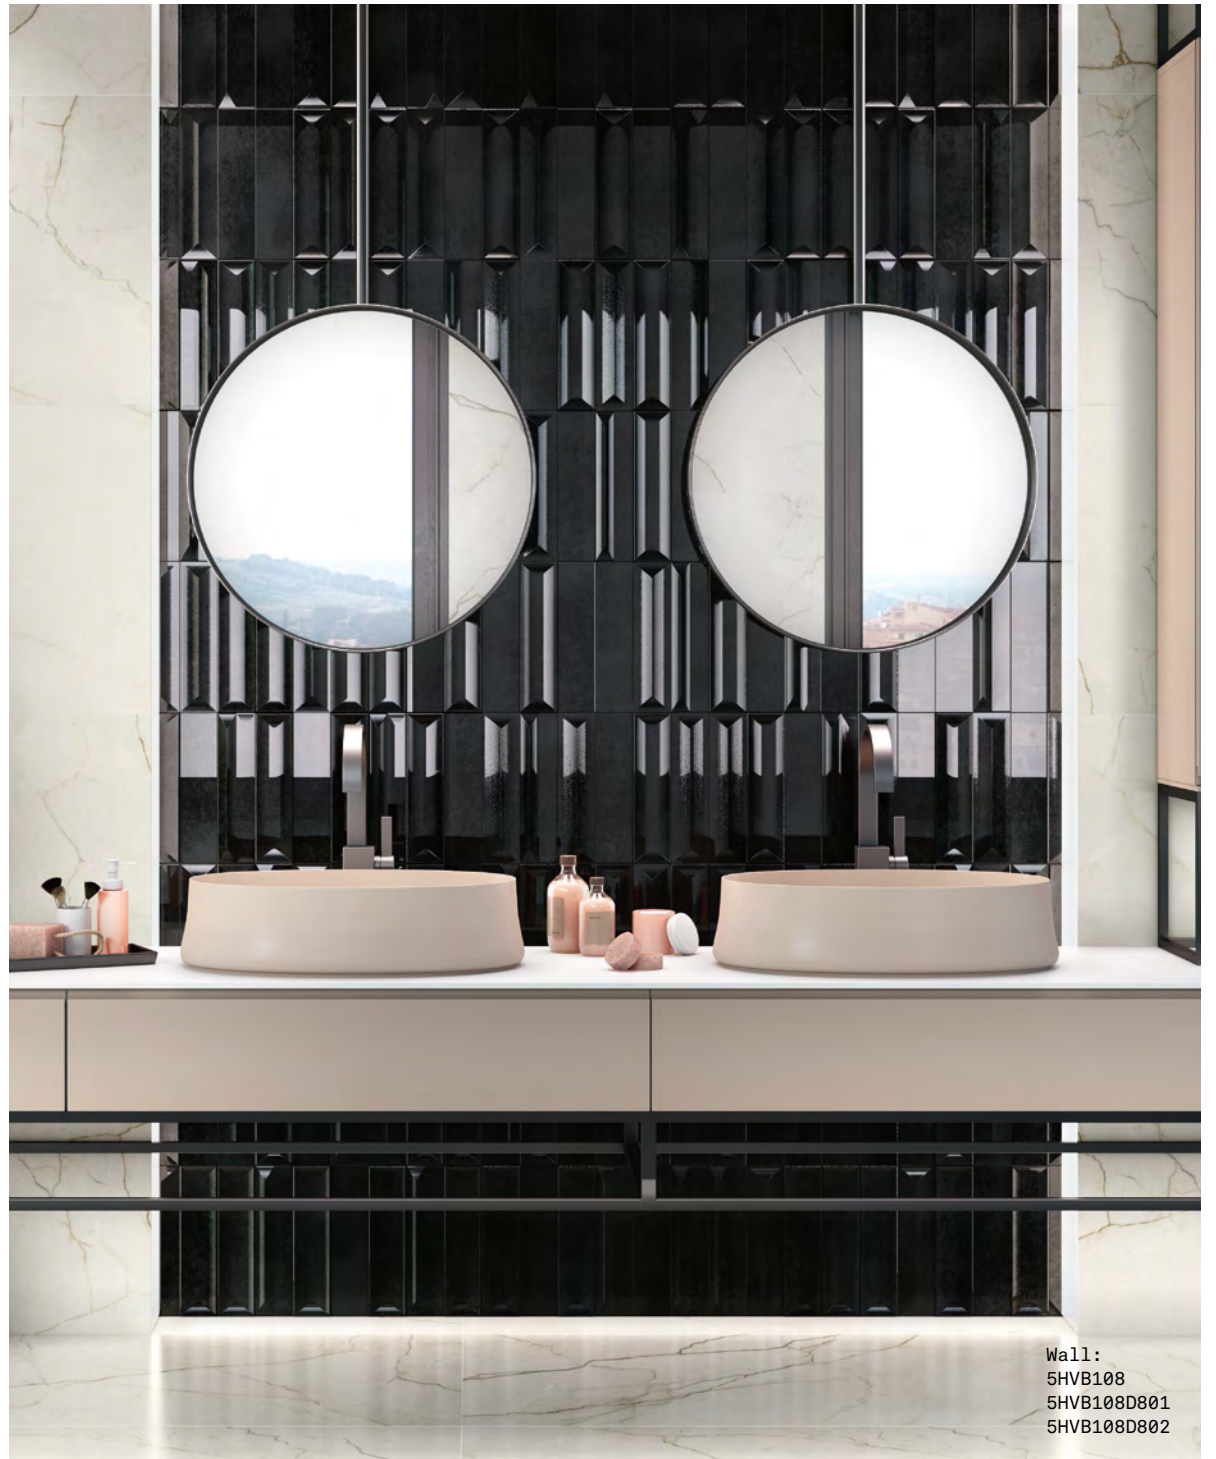

6 COLOURS | 1 FINISH | 1 SIZE | 2 DECORS

Variety

S
O
L
U
S

Wall:
5HVB108
5HVB108D801
5HVB108D802

Variety

Variety is a metro style range of ceramic tiles with a wide range of contemporary colours, all available in a clever selection of 3D finishes.

Plain colour

75x300x8.5mm

Gloss

Decor A

75x300x13mm

Gloss

Decor B

75x300x17mm