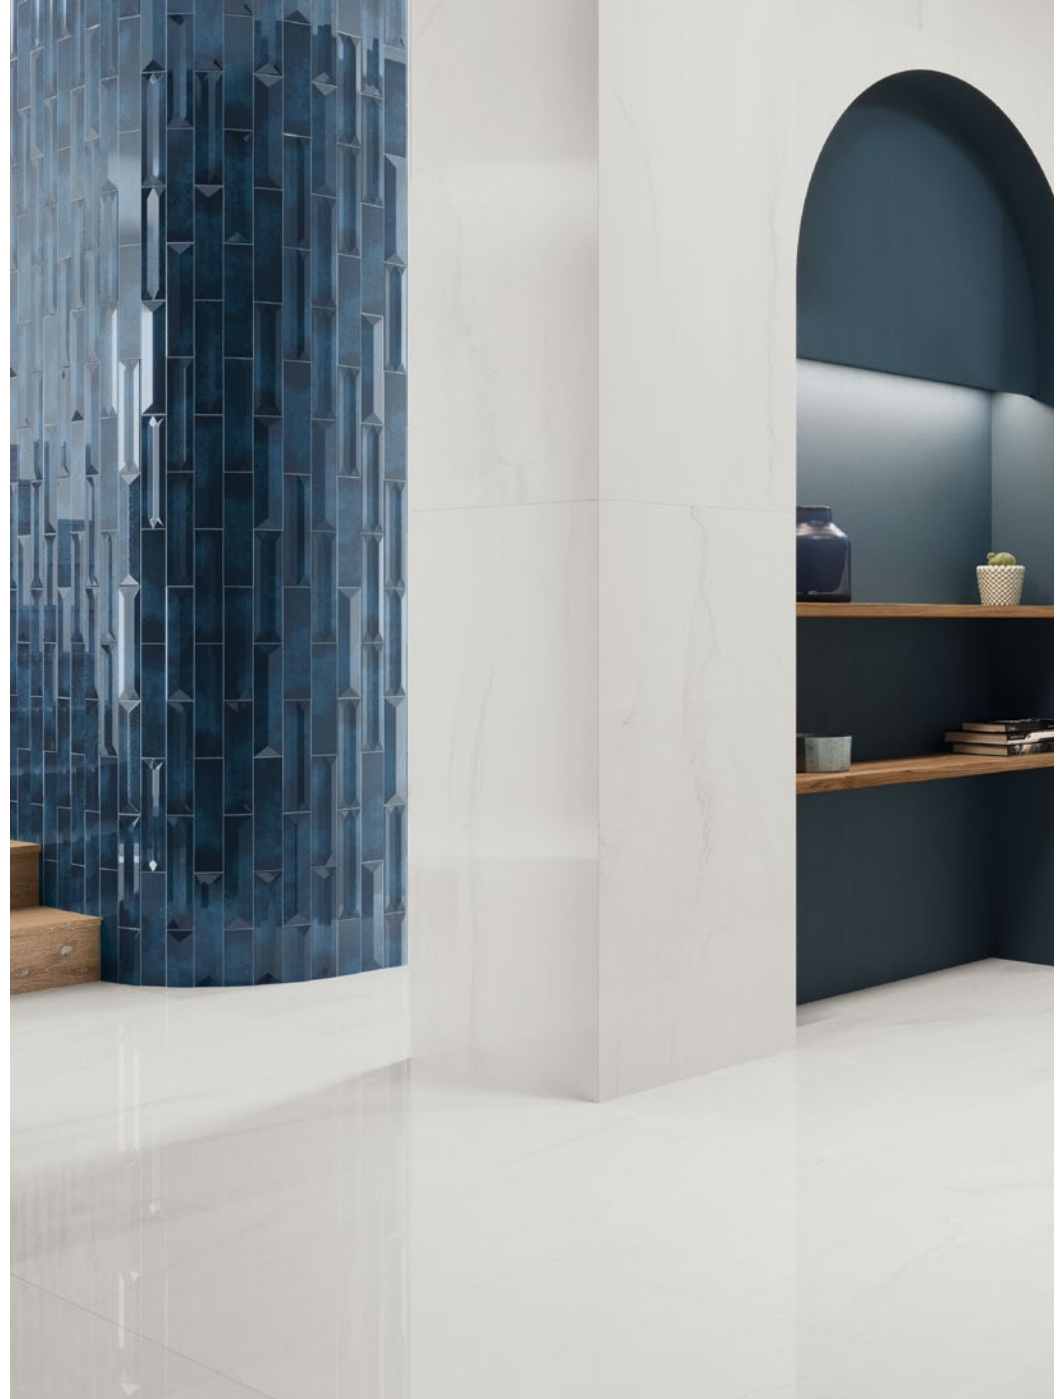

# Variety

Variety is a metro style range of ceramic tiles with a wide range of contemporary colours, all available in a clever selection of 3D finishes.

Wall:  
5HVB107  
5HVB107D701  
5HVB107D702

# Variety

ABOVE

Wall:  
5HVB107  
5HVB107D701  
5HVB107D702

RIGHT

Wall:  
5HVB107  
5HVB107D701  
5HVB107D702

Plain colour

75x300x8.5mm

Gloss