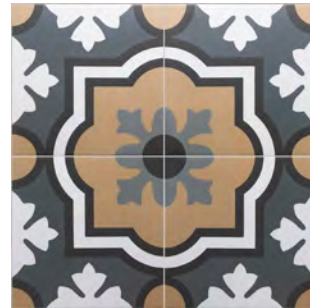

VER-Design L
2VER114