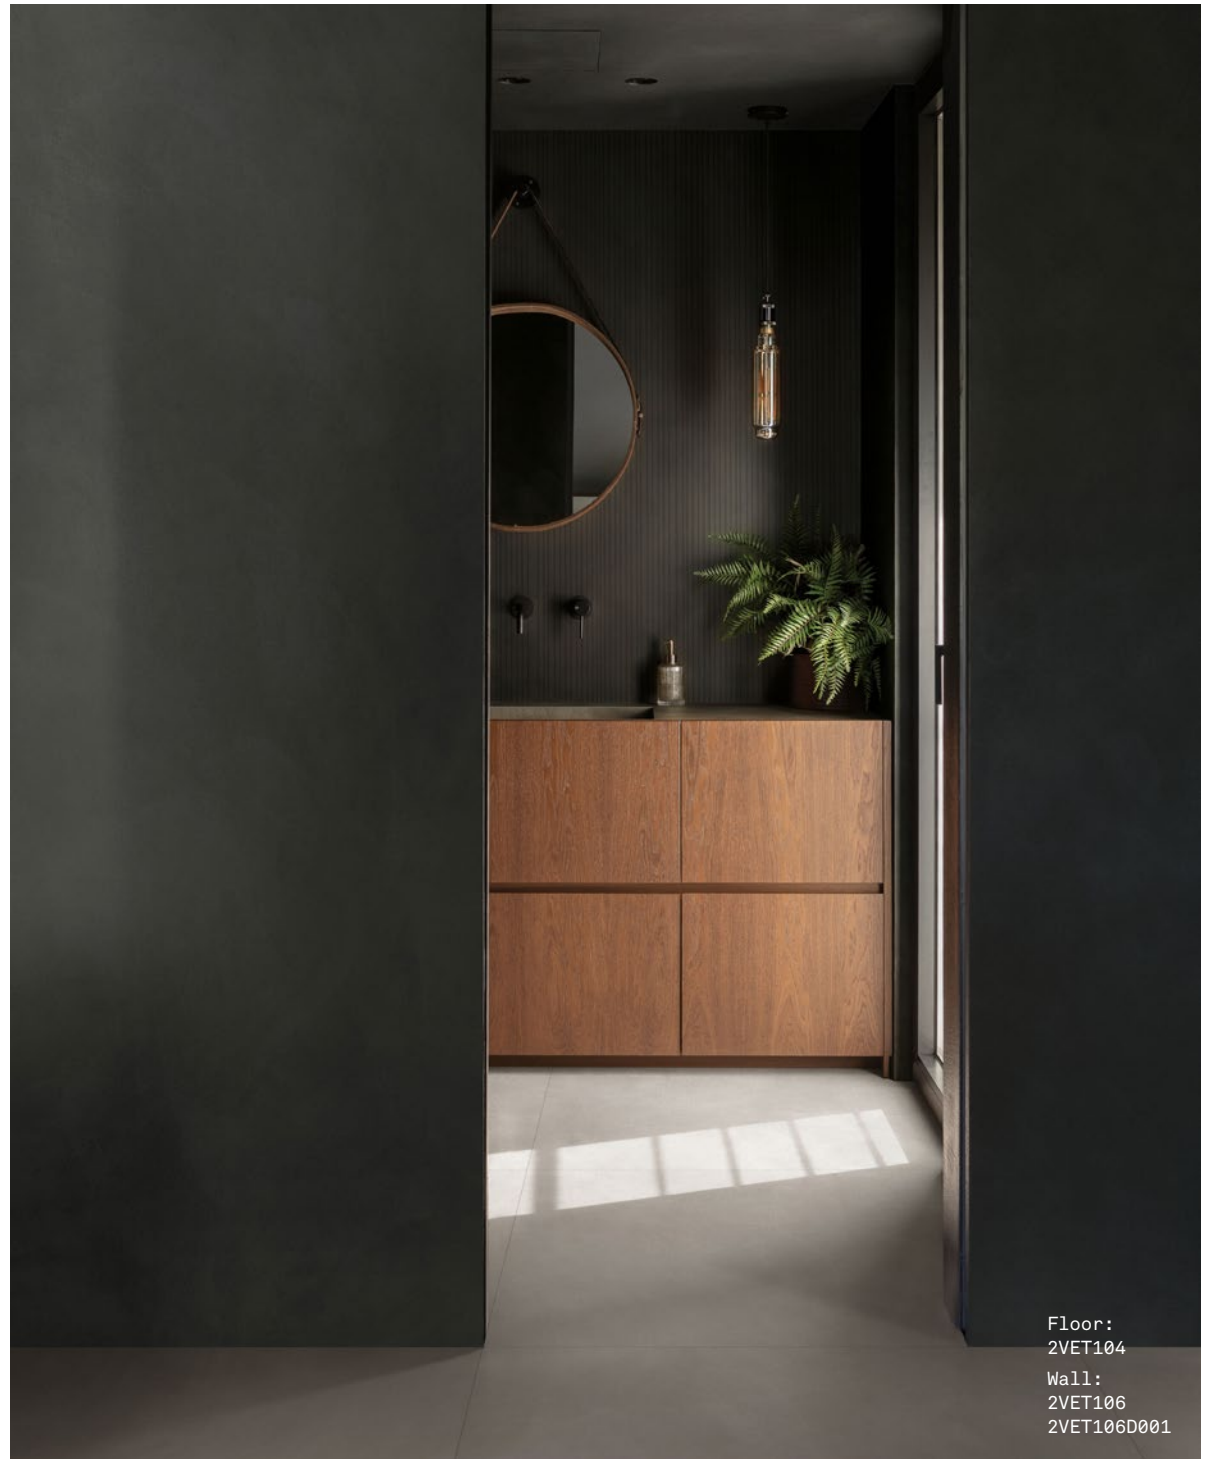

9 COLOURS | 2 FINISHES | 6 SIZES | 1 DECOR

Velto

SOS
LUS

Floor:
2VET104
Wall:
2VET106
2VET106D001