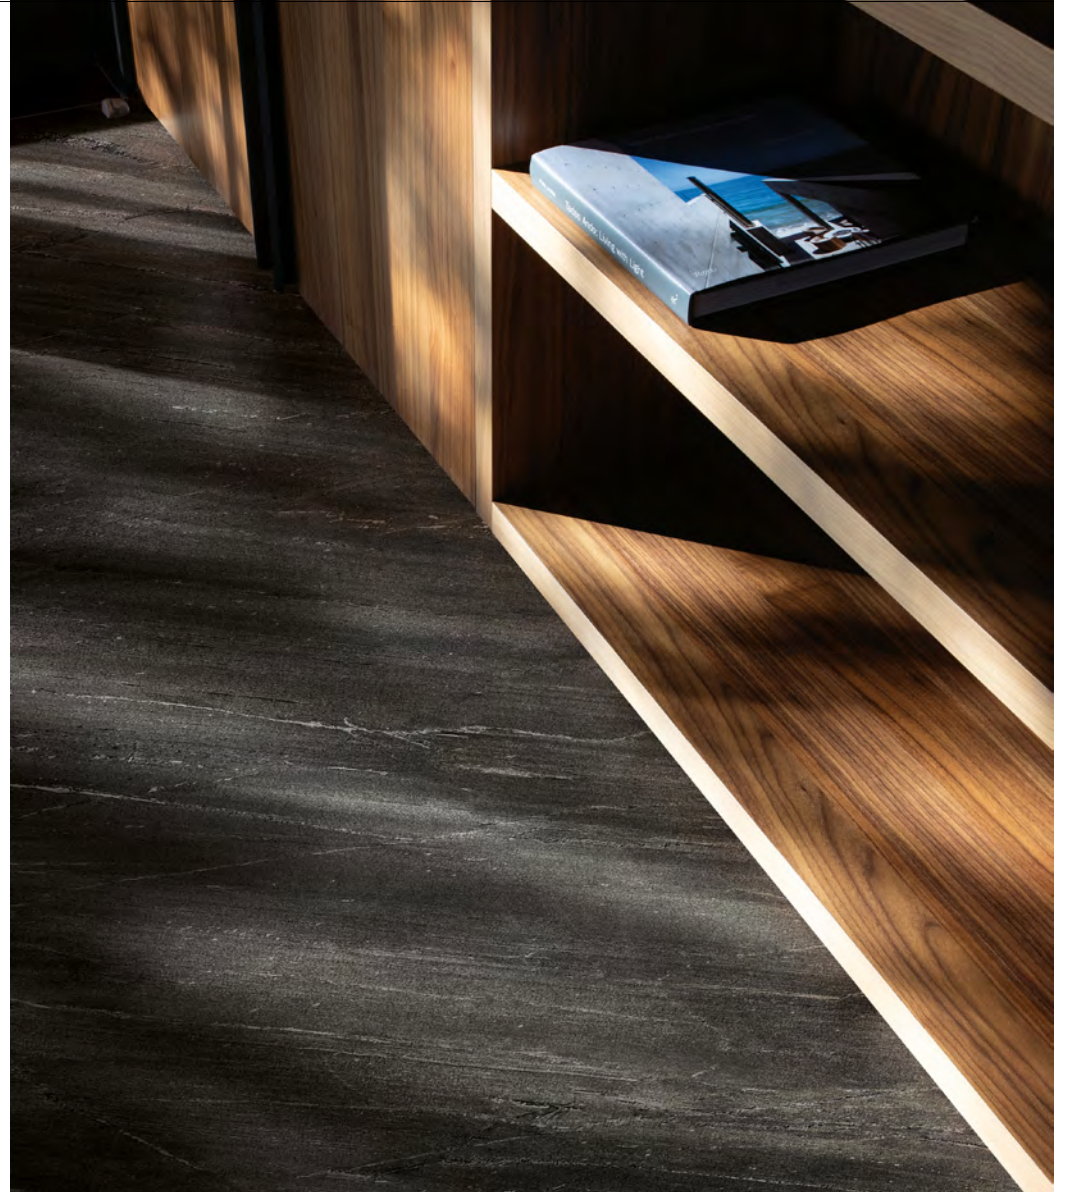

S  
LUS

Solus Plus ranges are responsibly sourced in line with the BES 6001 standard.

For more information, [click here](#)

Floor:  
3VIR105  
Wall:  
3VIR104

ABOVE  
Floor:  
3VIR105

RIGHT  
Floor:  
3VIR103