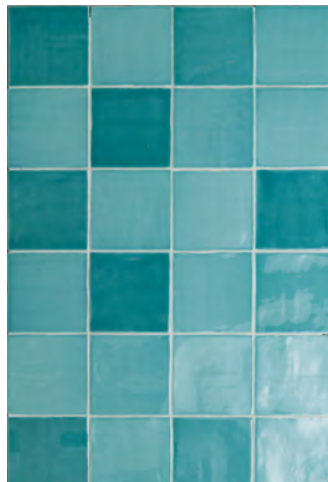

Visionary

9 COLOURS | 1 FINISH | 3 SIZES

S
LUS

Wall:
5BBD108

Visionary

The wonderfully rustic Visionary range takes its inspiration from Morocco's traditional Zellige art, offering a contemporary colour palette which promises to add a personal touch to any space.

Wall:
5BBD101

Wall:
5BBD102

Ambitious
5BBD103

Imaginary
5BBD104

Fanciful
5BBD105

Dreamer
5BBD101

Illusory
5BBD109

Musing
5BBD106

Radical
5BBD108

Starryeye
5BBD107

Quixotic
5BBD102

Visionary

APPEARANCE

Mono Colour

MATERIAL

Ceramic