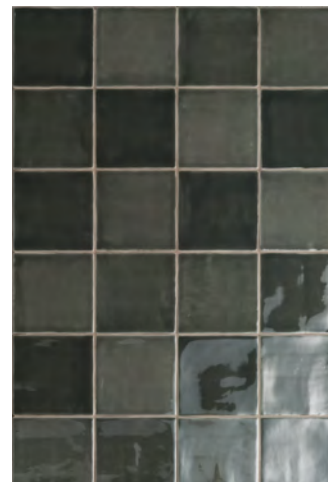

Visionary

9 COLOURS | 1 FINISH | 3 SIZES

S
LUS

Wall:
5BBD108

Visionary

The wonderfully rustic Visionary range takes its inspiration from Morocco's traditional Zellige art, offering a contemporary colour palette which promises to add a personal touch to any space.

Radical
5BBD108

Starryeye
5BBD107

Quixotic
5BBD102

Visionary

APPEARANCE

Mono Colour

MATERIAL

Ceramic