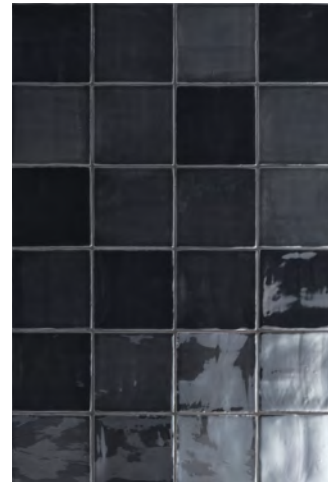

Visionary

9 COLOURS | 1 FINISH | 3 SIZES

S
LUS

Wall:
5BBD108

Visionary

The wonderfully rustic Visionary range takes its inspiration from Morocco's traditional Zellige art, offering a contemporary colour palette which promises to add a personal touch to any space.

Wall:
5BBD101

Wall:
5BBD102

Ambitious
5BBD103

Imaginary
5BBD104

Fanciful
5BBD105

Dreamer
5BBD101

Illusory
5BBD109

Musing
5BBD106

Radical
5BBD108

Starryeye
5BBD107

Quixotic
5BBD102

Visionary

APPEARANCE

Mono Colour

MATERIAL

Ceramic