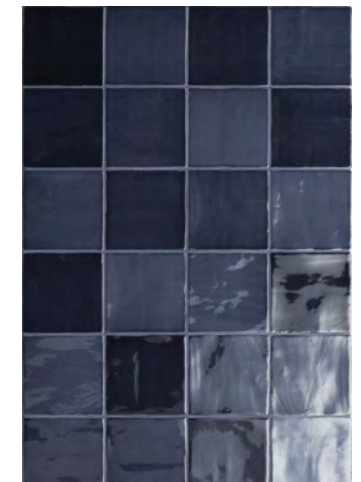

Visionary

9 COLOURS | 1 FINISH | 3 SIZES

S
LUS

Wall:
5BBD108

Visionary

The wonderfully rustic Visionary range takes its inspiration from Morocco's traditional Zellige art, offering a contemporary colour palette which promises to add a personal touch to any space.

Wall:
5BBD101

Wall:
5BBD102

Ambitious
5BBD103

Imaginary
5BBD104

Fanciful
5BBD105

Dreamer
5BBD101

Illusory
5BBD109

Musing
5BBD106

Radical
5BBD108

Starryeye
5BBD107

Quixotic
5BBD102

Visionary

APPEARANCE

Mono Colour

MATERIAL

Ceramic