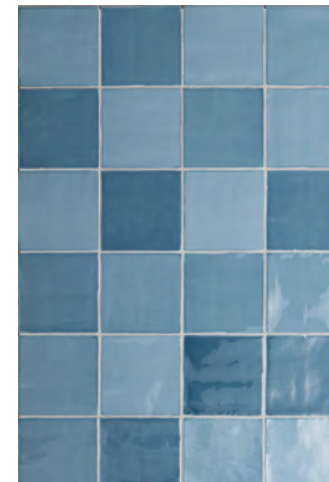

Visionary

9 COLOURS | 1 FINISH | 3 SIZES

S
LUS

Wall:
5BBD108

Visionary

The wonderfully rustic Visionary range takes its inspiration from Morocco's traditional Zellige art, offering a contemporary colour palette which promises to add a personal touch to any space.

Wall:
5BBD101

Wall:
5BBD102

Ambitious
5BBD103

Imaginary
5BBD104

Fanciful
5BBD105

Dreamer
5BBD101

Illusory
5BBD109

Musing
5BBD106

Radical
5BBD108

Starryeye
5BBD107

Quixotic
5BBD102

Visionary

APPEARANCE

Mono Colour

MATERIAL

Ceramic