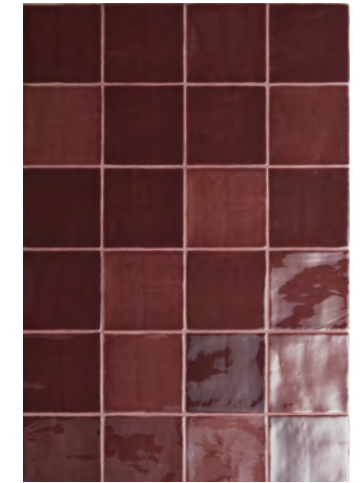

Visionary

9 COLOURS | 1 FINISH | 3 SIZES

S
LUS

Wall:
5BBD108

Visionary

The wonderfully rustic Visionary range takes its inspiration from Morocco's traditional Zellige art, offering a contemporary colour palette which promises to add a personal touch to any space.

Wall:
5BBD101

Wall:
5BBD102

Ambitious
5BBD103

Imaginary
5BBD104

Fanciful
5BBD105

Dreamer
5BBD101

Illusory
5BBD109

Musing
5BBD106

Radical
5BBD108

Starryeye
5BBD107

Quixotic
5BBD102

Visionary

APPEARANCE

Mono Colour

MATERIAL

Ceramic