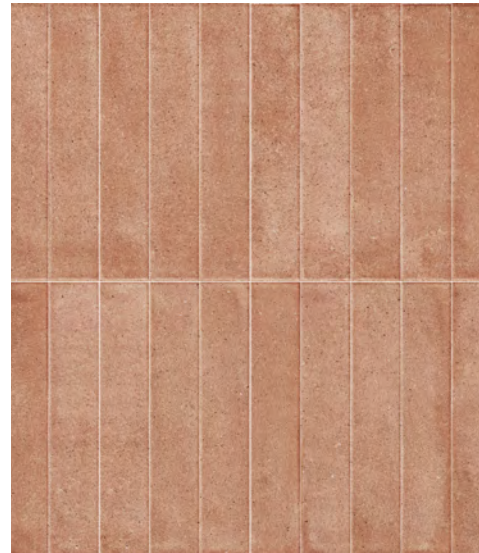

Yarrow

7 COLOURS | 2 FINISHES | 3 SIZES | 6 DECORS

S
O
L
U
S

Wall:
2YRR101

Yarrow

Yarrow porcelain tiles capture the rustic warmth of terracotta. Intriguing linear, circular, triangular, and floral decorative elements extend design options. Available in two rectangular and one square format, Yarrow is suitable for walls and floors.

Wall:
2YRR106

Wall:
2YRR106

YRR-White
2YRR107

YRR-Ivory
2YRR101

YRR-Bone
2YRR102

YRR-Sand
2YRR103

YRR-Mocha
2YRR104

YRR-Terra
2YRR105

YRR-Clay
2YRR106

DECORS

YRR-Ivory Décor A
2YRR101D001
200x200x11.5mm
Natural R9

YRR-Bone Décor A
2YRR102D001
200x200x11.5mm
Natural R9

YRR-Sand Décor A
2YRR103D001
200x200x11.5mm
Natural R9

YRR-Mocha Décor A
2YRR104D001
200x200x11.5mm
Natural R9