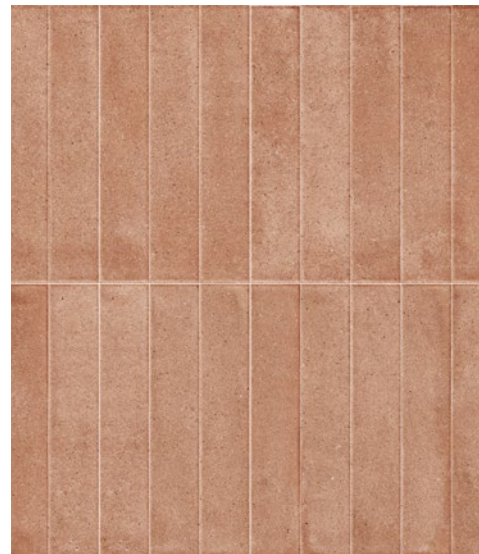

Yarrow

7 COLOURS | 2 FINISHES | 3 SIZES | 6 DECORS

S
O
L
U
S

Wall:
2YRR101

Yarrow

Yarrow porcelain tiles capture the rustic warmth of terracotta. Intriguing linear, circular, triangular, and floral decorative elements extend design options. Available in two rectangular and one square format, Yarrow is suitable for walls and floors.

Wall:
2YRR106

Wall:
2YRR106

YRR-White
2YRR107

YRR-Ivory
2YRR101

YRR-Bone
2YRR102

YRR-Sand
2YRR103

YRR-Mocha
2YRR104

YRR-Terra
2YRR105

YRR-Clay
2YRR106

DECORS

YRR-Ivory Décor A
2YRR101D001
200x200x11.5mm
Natural R9

YRR-Bone Décor A
2YRR102D001
200x200x11.5mm
Natural R9

YRR-Sand Décor A
2YRR103D001
200x200x11.5mm
Natural R9

YRR-Mocha Décor A
2YRR104D001
200x200x11.5mm
Natural R9