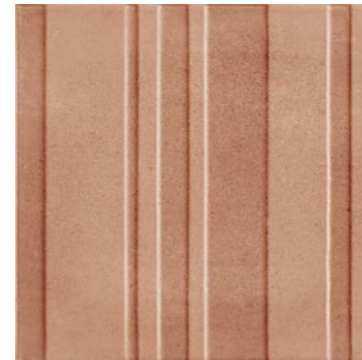

Yarrow

7 COLOURS | 2 FINISHES | 3 SIZES | 6 DECORS

S
O
L
U
S

Wall:
2YRR101

Yarrow

Yarrow porcelain tiles capture the rustic warmth of terracotta. Intriguing linear, circular, triangular, and floral decorative elements extend design options. Available in two rectangular and one square format, Yarrow is suitable for walls and floors.

Wall:
2YRR106

Wall:
2YRR106

YRR-White
2YRR107

YRR-Ivory
2YRR101

YRR-Bone
2YRR102

YRR-Sand
2YRR103

YRR-Mocha
2YRR104

YRR-Terra
2YRR105

YRR-Clay
2YRR106

DECORS

YRR-Ivory Décor A
2YRR101D001
200x200x11.5mm
Natural R9

YRR-Bone Décor A
2YRR102D001
200x200x11.5mm
Natural R9

YRR-Sand Décor A
2YRR103D001
200x200x11.5mm
Natural R9

YRR-Mocha Décor A
2YRR104D001
200x200x11.5mm
Natural R9